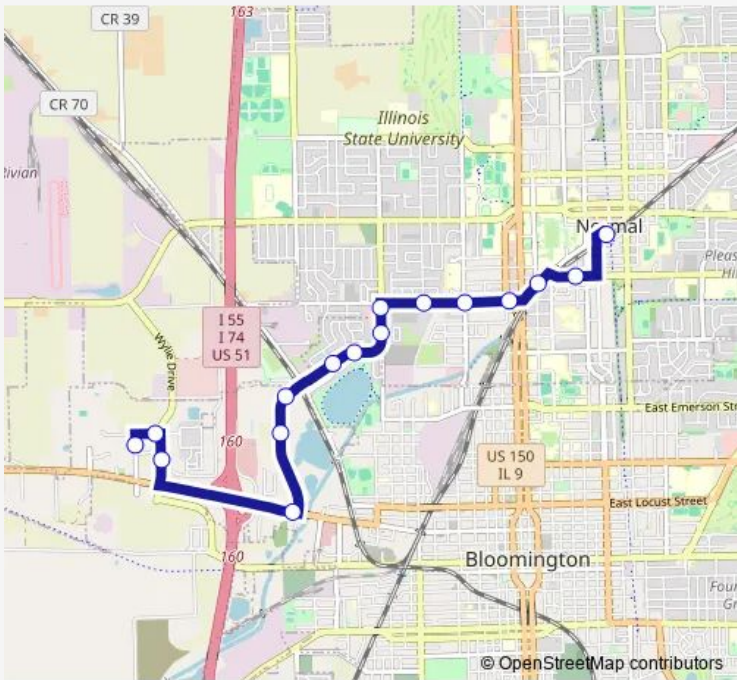

Direction
 Uptown Station — Walmart Bloomington
 16 stops
[Open route schedule](#)

- Uptown Station
- Vernon Ave & Hester Ave
- Beaufort St & University St
- Hovey Ave & Kingsley St
- Hovey Ave & Adelaide St
- Hovey Ave & Grove St
- Cottage Ave & Jewel
- Cottage Ave & Turnberry Square
- Martin Luther King Dr & Park Pl Dr
- Martin Luther King Dr & Pacific Ave
- Martin Luther King Jr Dr & Afni
- Martin Luther King Jr Dr & Chestnut Health
- Market St & Martin Luther King Jr Dr
- Wylie Dr & Aldi
- Valley View Dr & Wylie Dr
- Walmart Bloomington

Route schedule
 Uptown Station — Walmart Bloomington

Monday	06:35-20:35
Tuesday	06:35-20:35
Wednesday	06:35-20:35
Thursday	06:35-20:35
Friday	06:35-20:35
Saturday	07:35-20:35
Sunday	07:35-18:35

Route info
 Direction: Uptown Station
 Stops: 16
 Trip Duration: 0 hour 18 min

Beaufort St & University St

Vernon Ave & Hester Ave

Broadway Ave & Stewart Pl

Uptown Station

Route schedule

Walmart Bloomington — Uptown Station

Monday 06:00-20:00

Tuesday 06:00-20:00

Wednesday 06:00-20:00

Thursday 06:00-20:00

Friday 06:00-20:00

Saturday 07:00-20:00

Sunday 07:00-18:00

Route info

Direction: Walmart Bloomington

Stops: 16