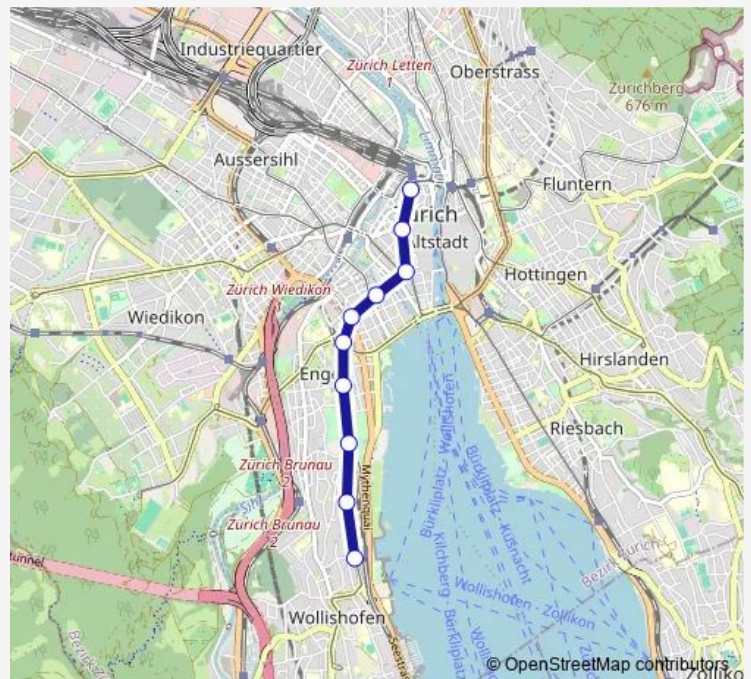

### Direction

Zürich Wollishofen,Bhf/Staubst — Zürich, Bahnhofstrasse/Hb

10 stops

[Open route schedule](#)

Zürich Wollishofen,Bhf/Staubst

Zürich, Billoweg

Zürich, Brunastrasse

Zürich, Museum Rietberg

Zürich Enge, Bahnhof

Zürich, Tunnelstrasse

Zürich, Stockerstrasse

Zürich, Paradeplatz

Zürich, Rennweg

Zürich, Bahnhofstrasse/Hb

### Route schedule

Zürich Wollishofen,Bhf/Staubst — Zürich, Bahnhofstrasse/Hb

Monday

—

Tuesday

—

Wednesday

25:30<sup>+1</sup>

### Route info

Direction: Zürich Wollishofen,Bhf/Staubst

Stops: 10

Trip Duration: 0 hour 8 min

■ Bn — N16

Bn Bus time schedules and route maps are available in an offline PDF at [busmaps.com](https://busmaps.com). Use the [busmaps.com](https://busmaps.com) website to see live bus times, train schedule or subway schedule, and step-by-step directions for all public transit in Zurich