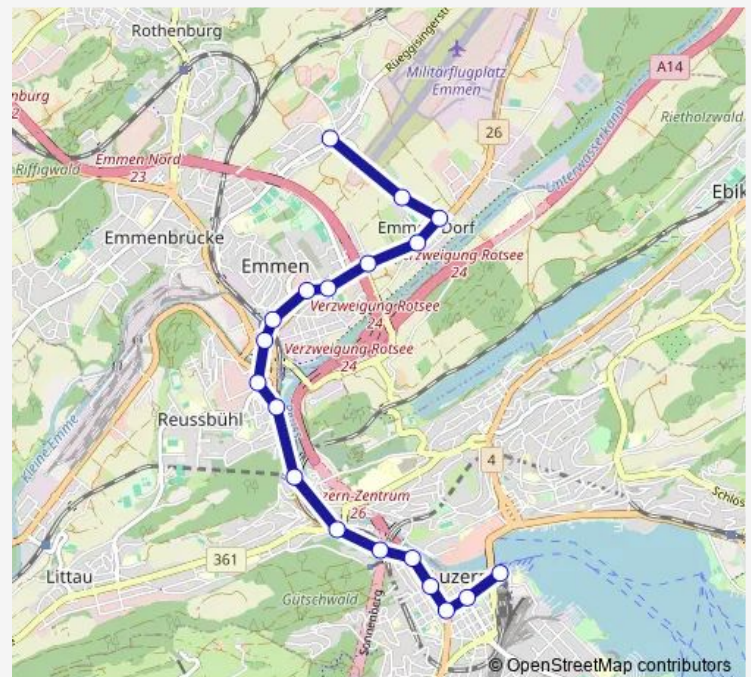

### Route schedule

Emmen, Kasernenstrasse — Luzern, Bahnhof

Monday	—
Tuesday	03:04-04:04
Wednesday	03:04-04:04
Thursday	—
Friday	03:04-04:04
Saturday	03:04-04:04
Sunday	03:04-04:04

### Route info

Direction: Emmen, Kasernenstrasse

Stops: 19

Trip Duration: 0 hour 19 min

■ Bn — N2

BusMaps

**Direction**

Emmen, Kasernenstrasse — Luzern, Bahnhof