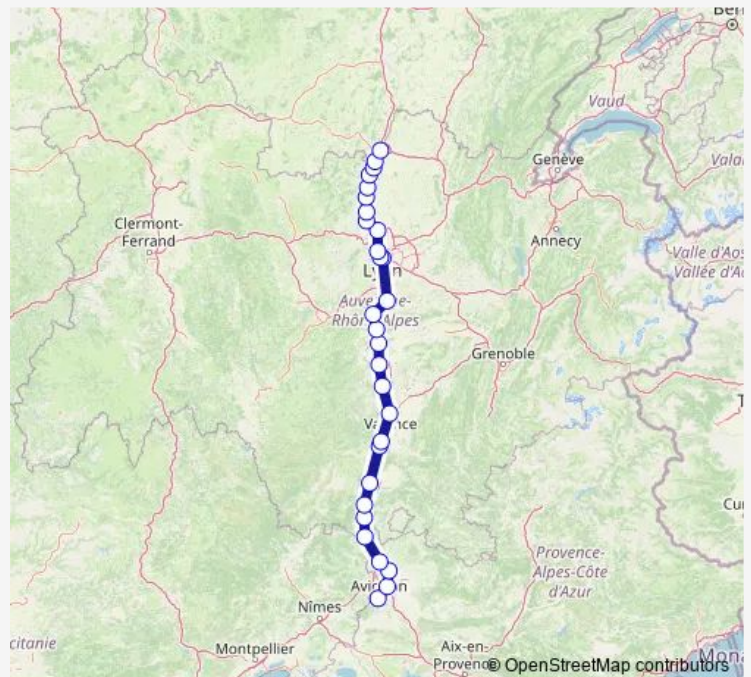

### Direction

undefined — undefined

0 stops

[Open route schedule](#)

### Route schedule

undefined — undefined

Monday 05:41-19:11

Tuesday 05:41-19:11

Wednesday 05:41-19:11

Thursday 05:41-19:11

Friday 05:41-19:11

Saturday 05:41-17:41

### Route info

Direction:

Stops: 0

Trip Duration: – min

■ K24

**Direction**

undefined — undefined

0 stops

## Route info

Direction:

Stops: 0

Trip Duration: – min