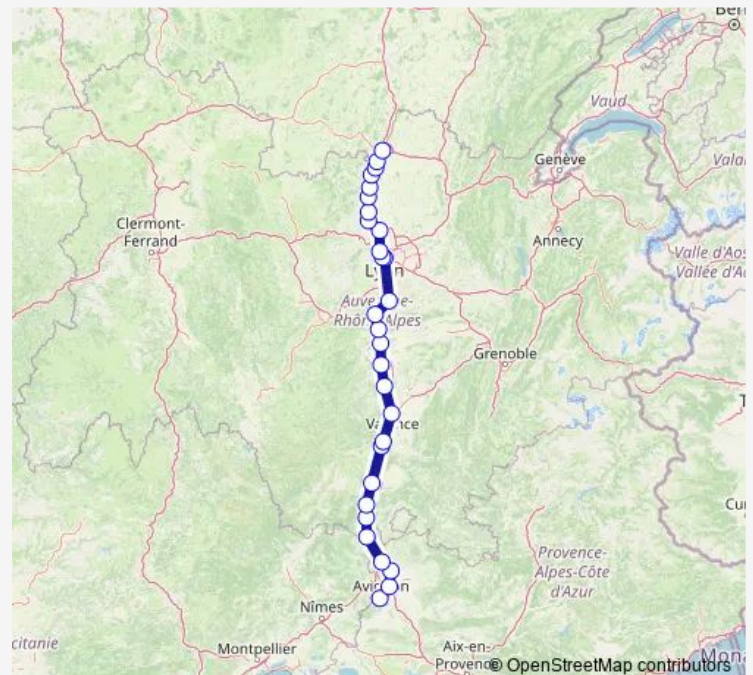

Regional Rail Service K24

[Go to website](#)

Direction

Lyon Perrache — Avignon Centre

20 stops

[Open route schedule](#)

Lyon Perrache

Lyon Jean Macé

Sorgues-Châteauneuf-du-Pape

Avignon Centre

Route schedule

Lyon Perrache — Avignon Centre

Monday 15:39-17:38

Tuesday 15:39-17:38

Wednesday 15:39-17:38

Thursday 15:39-17:38

Friday —

Saturday —

Sunday 17:38

Route info

Direction: Lyon Perrache

Stops: 20

Trip Duration: 2 hour 51 min

■ K24 — Avignon - Lyon Perrache - Mâcon

Direction

undefined — undefined

0 stops

[Open route schedule](#)

Route schedule

undefined — undefined

Monday	05:40-06:42
Tuesday	05:40-06:42
Wednesday	05:40-06:42
Thursday	05:40-06:42
Friday	—
Saturday	—
Sunday	07:04