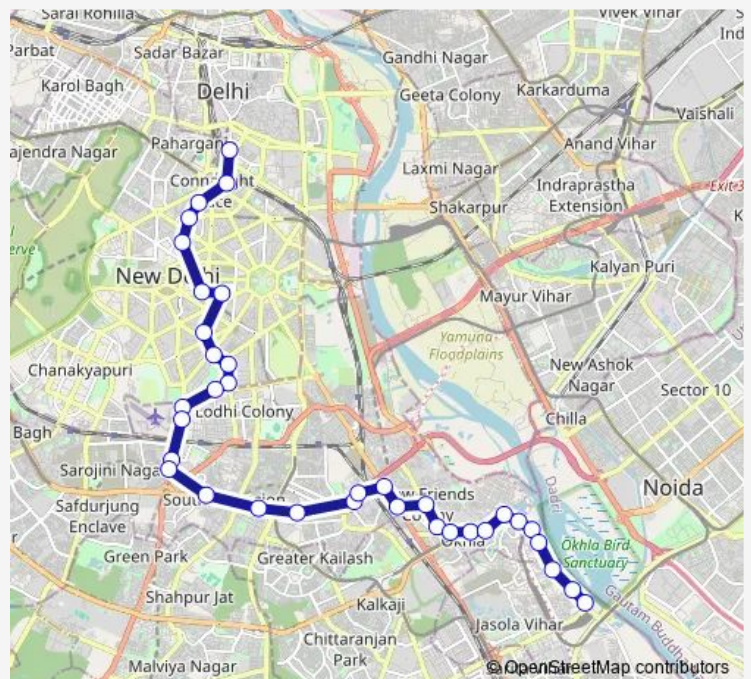

### Route schedule

Minto Road Terminal — Okhla Ext A Fe

Monday	07:15-21:30
Tuesday	07:15-21:30
Wednesday	07:15-21:30
Thursday	07:15-21:30
Friday	07:15-21:30
Saturday	07:15-21:30
Sunday	07:15-21:30

### Route info

Direction: Minto Road Terminal

Stops: 35

Trip Duration: 1 hour 23 min

■ 400up

BusMaps

Ashram Chowk

Mata Mandir New Friends Colony