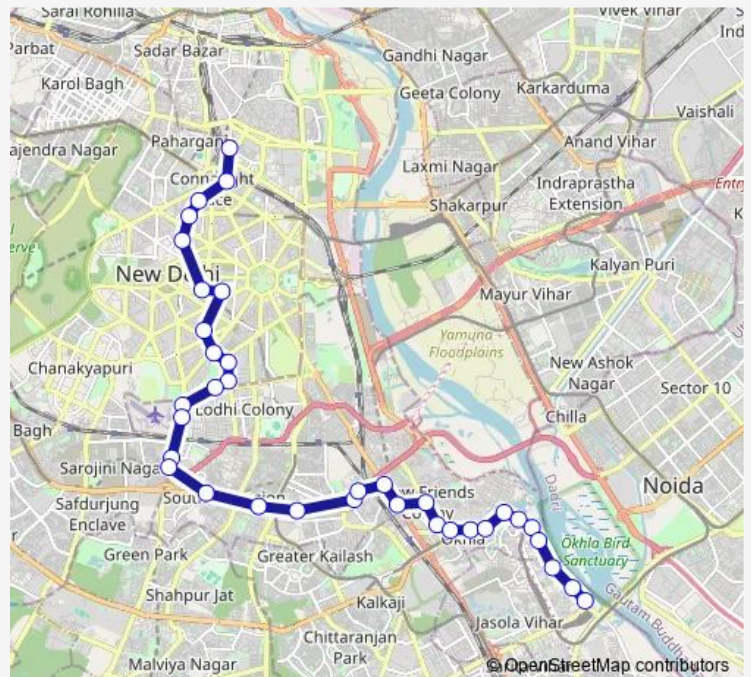

Route schedule

Minto Road Terminal — Okhla Ext A Fe

Monday	07:15-21:30
Tuesday	07:15-21:30
Wednesday	07:15-21:30
Thursday	07:15-21:30
Friday	07:15-21:30
Saturday	07:15-21:30
Sunday	07:15-21:30

Route info

Direction: Minto Road Terminal

Stops: 35

Trip Duration: 1 hour 23 min

■ 400up

BusMaps

Ashram Chowk

Mata Mandir New Friends Colony

Bharat Nagar