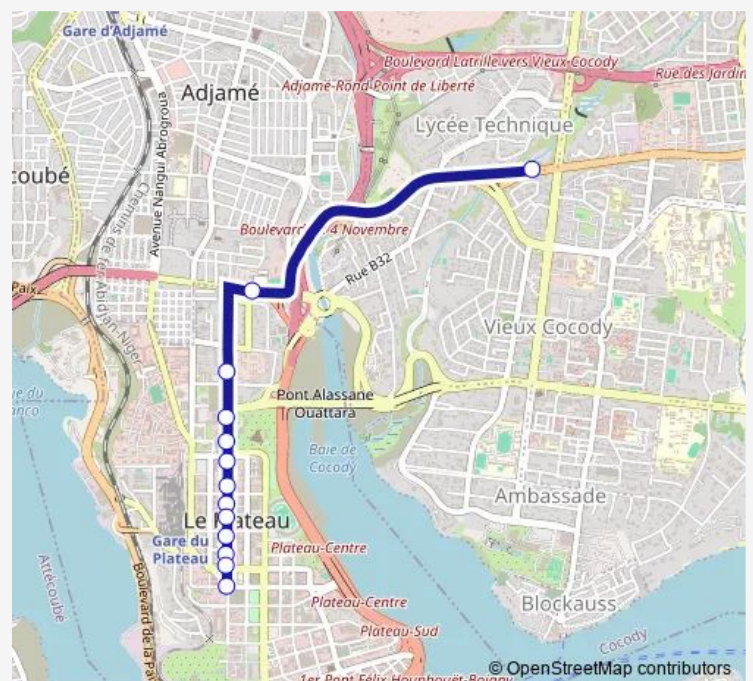

Bus woro woro banalisé : Cocody La vie ↔ Plateau Longchamp

[Go to website](#)

Direction

Carrefour la Vie — Gare Externat Saint Paul

13 stops

[Open route schedule](#)

Carrefour la Vie

Indenié

Espace Médical St Paul

Imprimerie Nationale

Gare Externat Saint Paul

Route schedule

Carrefour la Vie — Gare Externat Saint Paul

Monday	06:00
Tuesday	06:00
Wednesday	06:00
Thursday	06:00
Friday	06:00
Saturday	06:00
Sunday	06:00

Route info

Direction: Carrefour la Vie

Stops: 13

Trip Duration: 2 hour 0 min

Direction

Gare Externat Saint Paul — Carrefour la Vie

6 stops

[Open route schedule](#)

Monday	06:00
Tuesday	06:00
Wednesday	06:00
Thursday	06:00
Friday	06:00
Saturday	06:00
Sunday	06:00

Route info

Direction: Gare Externat Saint Paul

Stops: 6

Trip Duration: 2 hour 0 min

Bus time schedules and route maps are available in an offline PDF at busmaps.com. Use the busmaps.com website to see live bus times, train schedule or subway schedule, and step-by-step directions for all public transit in Abidjan