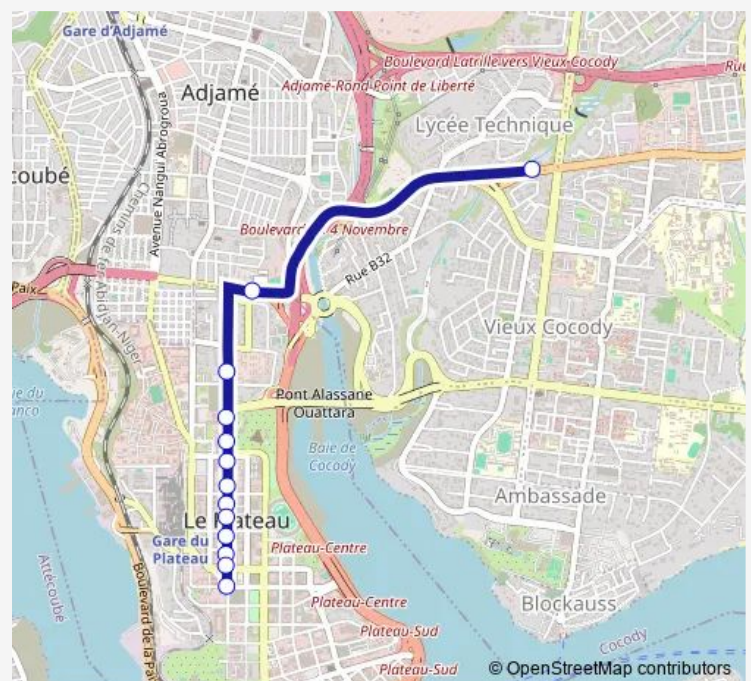

### Direction

Carrefour la Vie — Gare Externat Saint Paul

13 stops

[Open route schedule](#)

Carrefour la Vie

Indenié

Commandement Superieur

La Poste

Gare Externat Saint Paul

### Route schedule

Carrefour la Vie — Gare Externat Saint Paul

Monday	06:00
Tuesday	06:00
Wednesday	06:00
Thursday	06:00
Friday	06:00
Saturday	06:00
Sunday	06:00

### Route info

Direction: Carrefour la Vie

Stops: 13

Trip Duration: 2 hour 0 min