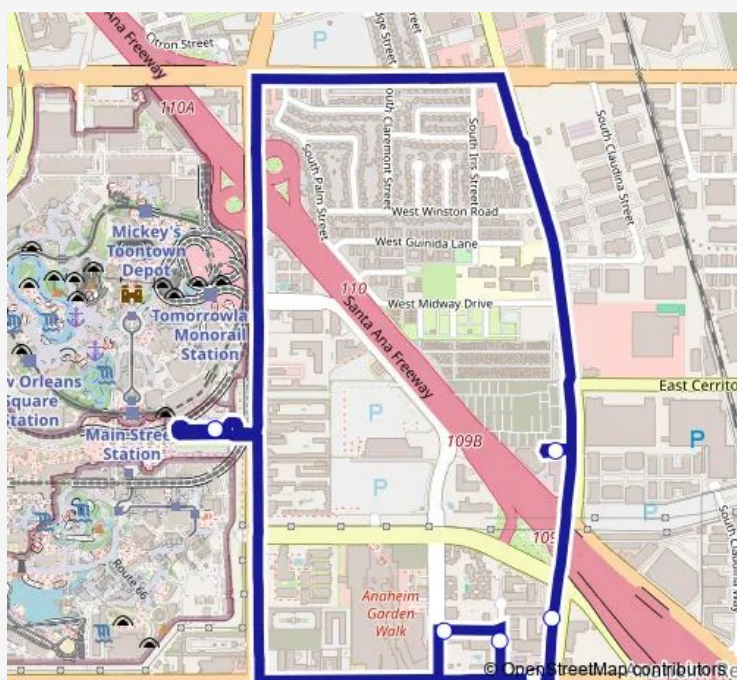

Bus Hotel Circle Line 08 Hotel Circle Line

[Go to website](#)

Direction

Disneyland Main Transportation Center - 08 — Disneyland Main Transportation Center - 08

7 stops

[Open route schedule](#)

Disneyland Main Transportation Center - 08

The Viv Hotel

Peacock - Candlewood

Hampton Anaheim

La Quinta - Extended Stay

Worldmark Anaheim

Disneyland Main Transportation Center - 08

Route schedule

Disneyland Main Transportation Center - 08 — Disneyland Main Transportation Center - 08

Monday 06:30-09:30

Tuesday 06:30-09:30

Wednesday 06:30-09:30

Thursday 06:30-09:30

Friday 06:30-09:30

Saturday 06:30-09:30

Sunday 06:30-09:30

Route info

Direction: Disneyland Main Transportation Center - 08

Stops: 7

Trip Duration: 0 hour 20 min

Hotel Circle Line Bus time schedules and route maps are available in an offline PDF at busmaps.com. Use the busmaps.com website to see live bus times, train schedule or subway schedule, and step-by-step directions for all public transit in Orange