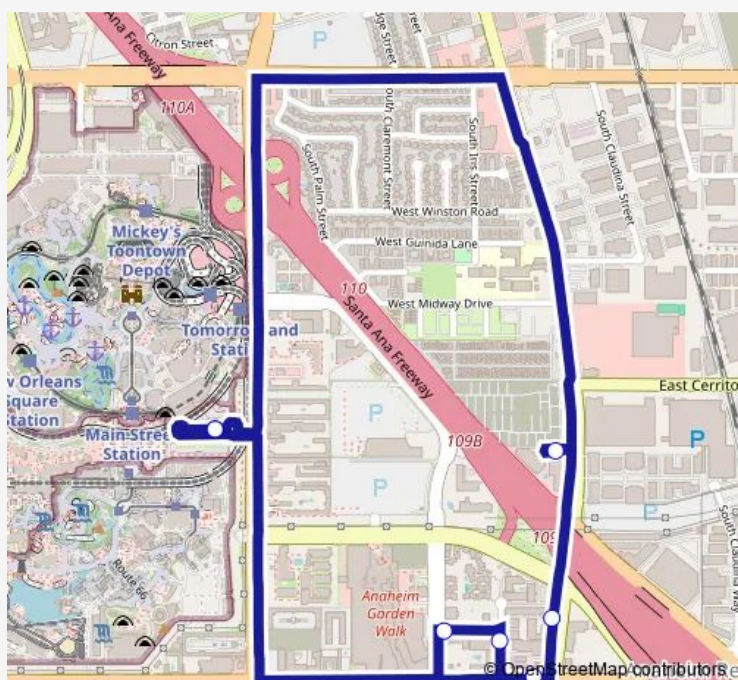

Bus Hotel Circle Line 08 Hotel Circle Line

[Go to website](#)

**Direction**

Disneyland Main Transportation Center - 08 — Disneyland Main Transportation Center - 08

7 stops

[Open route schedule](#)

Disneyland Main Transportation Center - 08

The Viv Hotel

Peacock - Candlewood

Hampton Anaheim

La Quinta - Extended Stay

Worldmark Anaheim

Disneyland Main Transportation Center - 08

Route schedule

Disneyland Main Transportation Center - 08 — Disneyland Main Transportation Center - 08

Route info

Direction: Disneyland Main Transportation Center - 08

Stops: 7

Trip Duration: 0 hour 20 min

Hotel Circle Line — 08 Hotel Circle Line

Hotel Circle Line Bus time schedules and route maps are available in an offline PDF at [busmaps.com](https://busmaps.com). Use the [busmaps.com](https://busmaps.com) website to see live bus times, train schedule or subway schedule, and step-by-step directions for all public transit in Orange