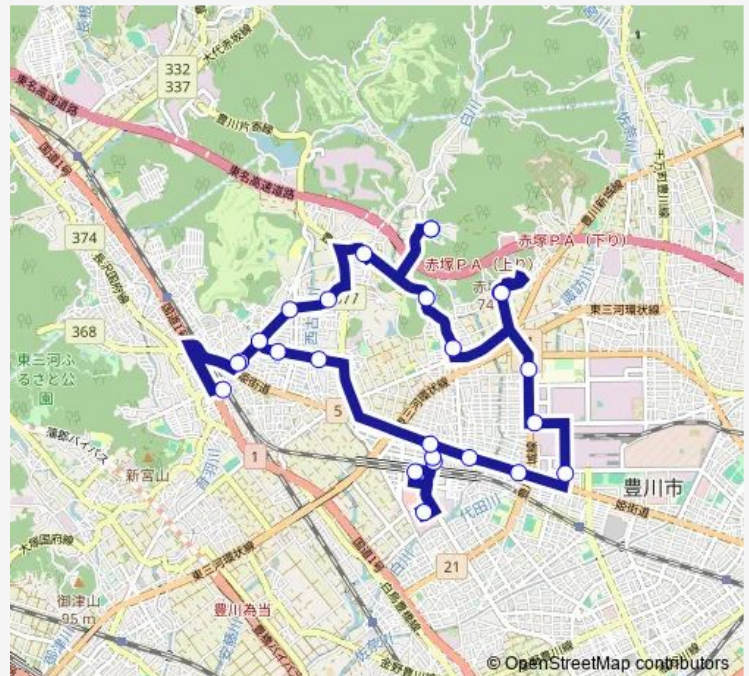

### Route schedule

ゆうあいの里 — ゆうあいの里

Monday 09:00

Tuesday 09:00

Wednesday 09:00

Thursday 09:00

Friday 09:00

Saturday 09:00

### Route info

Direction: ゆうあいの里

Stops: 26

Trip Duration: 1 hour 7 min

西門橋

豊川海軍工廠平和公園

ぎょぎょランド

ぎょぎょランド

## Route info

Direction: ゆうあいの里

Stops: 26

Trip Duration: 1 hour 11 min

## Route info

Direction: ゆうあいの里

Stops: 25

Trip Duration: 1 hour 9 min

ゆうあいの里八幡線 Bus time schedules and route maps are available in an offline PDF at [busmaps.com](https://busmaps.com). Use the [busmaps.com](https://busmaps.com) website to see live bus times, train schedule or subway schedule, and step-by-step directions for all public transit in Toyokawa