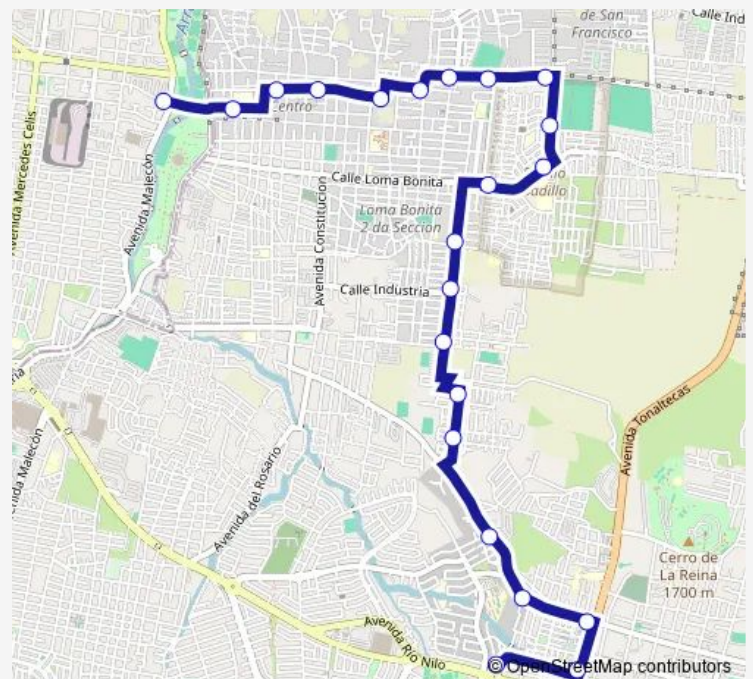

Bus L-2 Línea 2 del Sistema Integral de Tren Ligero Tetlán-Tonalá

[Go to website](#)

Direction

Tetlán — Zaragoza

22 stops

[Open route schedule](#)

- Tetlán
- González Ortega
- LA Pila
- Zalatlán
- Motolinia
- Loma DEL Norte
- Capuchina
- Campos Vida
- Misión SAN Francisco
- Antonio Caso
- Basilio Vadillo
- Loma Bonita
- Ciprés
- Industria
- Tabachines
- Zacarías Limón
- Educadores
- Loma Ahuilsulco
- EL Zapote
- Policia
- Tonaltecas

Route schedule

Tetlán — Zaragoza

Monday	00:00
Tuesday	00:00
Wednesday	00:00
Thursday	00:00
Friday	00:00
Saturday	00:00
Sunday	00:00

Route info

Direction: Tetlán

Stops: 22

Trip Duration: 0 hour 26 min

Direction

Zaragoza — Solidaridad

22 stops

[Open route schedule](#)

Zaragoza

Tonaltecas

Policia

EL Zapote

Loma Ahuilsculco

Saturday 00:00

Sunday 00:00

Route info

Direction: Zaragoza

Stops: 22

Trip Duration: 0 hour 27 min

L-2 Bus time schedules and route maps are available in an offline PDF at busmaps.com. Use the busmaps.com website to see live bus times, train schedule or subway schedule, and step-by-step directions for all public transit in Tonalá