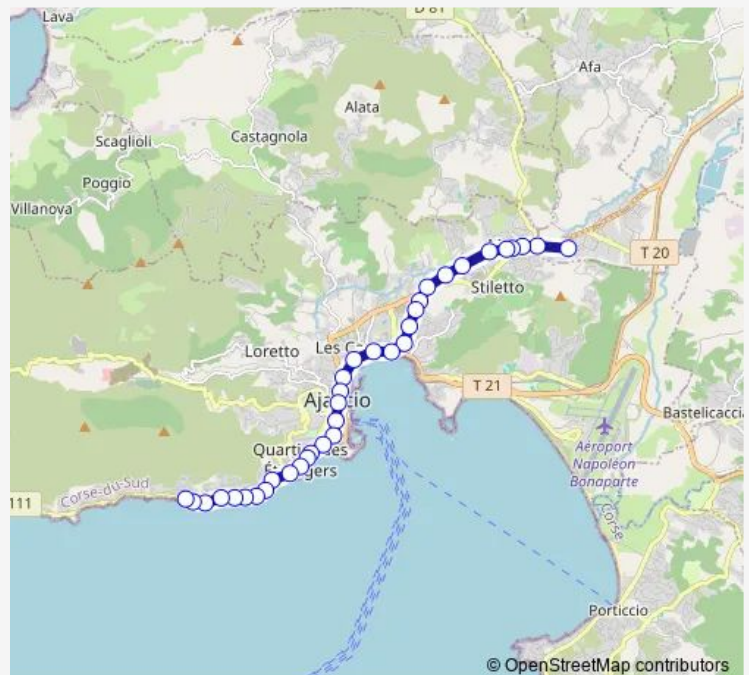

Mairie Annexe

Route schedule

Place DE Gaulle — Atrium 1

Monday 06:40-19:40

Tuesday 06:40-19:40

Wednesday 06:40-19:40

Thursday 06:40-19:40

Friday 06:40-19:40

Saturday 06:40-19:40

Sunday 09:15-18:30

Route info

Direction: Place DE Gaulle

Stops: 24

Trip Duration: 0 hour 24 min

Mezzavia

Pont DE LA Confina

Atrium 1

Direction

Atrium 1 — LES Crêtes

35 stops

[Open route schedule](#)

Atrium 1

Pont DE LA Confina

Mezzavia