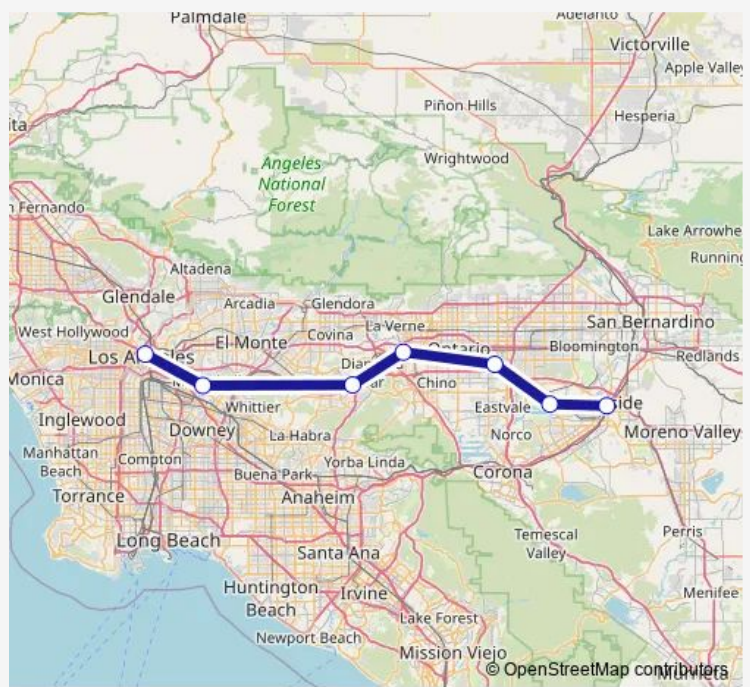

**Rail Metrolink Riverside Line**

[Go to website](#)

**Direction**  
 L. A. Union Station Metrolink Station — Riverside-Downtown Metrolink Station  
 7 stops  
[Open route schedule](#)

- L. A. Union Station Metrolink Station
- Montebello/ Commerce Metrolink Station
- Industry Metrolink Station
- Downtown Pomona Metrolink Station
- East Ontario Metrolink Station
- Jurupa Valley/Pedley Metrolink Station
- Riverside-Downtown Metrolink Station

**Route schedule**  
 L. A. Union Station Metrolink Station — Riverside-Downtown Metrolink Station

Monday	10:35-18:35
Tuesday	10:35-18:35
Wednesday	10:35-18:35
Thursday	10:35-18:35
Friday	10:35-18:35
Saturday	—
Sunday	—

**Route info**  
 Direction: L. A. Union Station Metrolink Station  
 Stops: 7  
 Trip Duration: 1 hour 31 min

### Direction

Riverside-Downtown Metrolink Station — L. A. Union Station Metrolink Station

7 stops

[Open route schedule](#)

Riverside-Downtown Metrolink Station

Jurupa Valley/Pedley Metrolink Station

East Ontario Metrolink Station