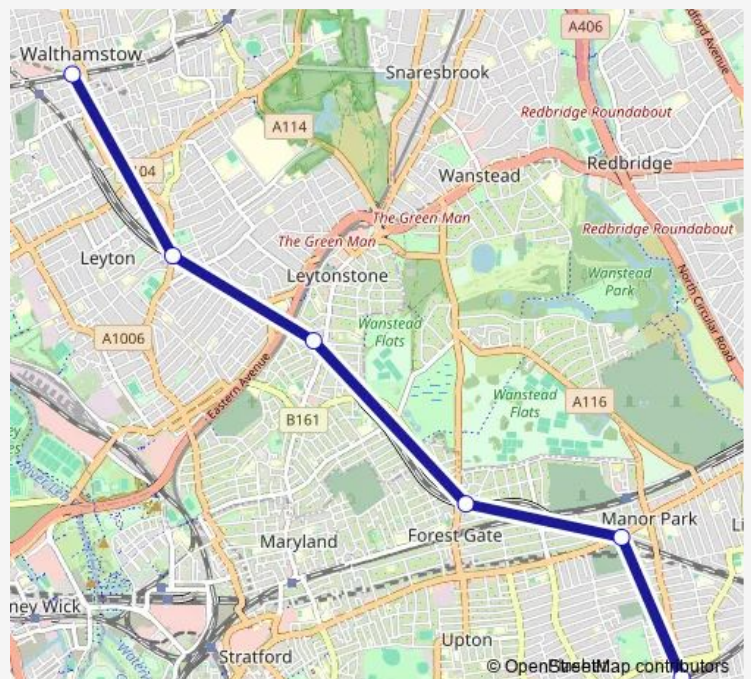

Rail Replacement Bus Service Suffragette Walthamstow Central - East Ham Underground Station

[Go to website](#)

Direction

East Ham Underground Station — Walthamstow Central

6 stops

[Open route schedule](#)

East Ham Underground Station

Woodgrange Park

Wanstead Park

Leytonstone High Road

Leyton Midland Road

Walthamstow Central

Route schedule

East Ham Underground Station — Walthamstow Central

Monday	—
Tuesday	—
Wednesday	—
Thursday	—
Friday	—
Saturday	24:01 ⁺¹
Sunday	00:01-23:49

Route info

Direction: East Ham Underground Station

Stops: 6

Trip Duration: 0 hour 54 min

Suffragette — East Ham Underground Station - Walthamstow Central

Direction

Walthamstow Central — East Ham Underground Station

6 stops

[Open route schedule](#)

Walthamstow Central

Leyton Midland Road

Leytonstone High Road

Wanstead Park

Woodgrange Park

East Ham Underground Station