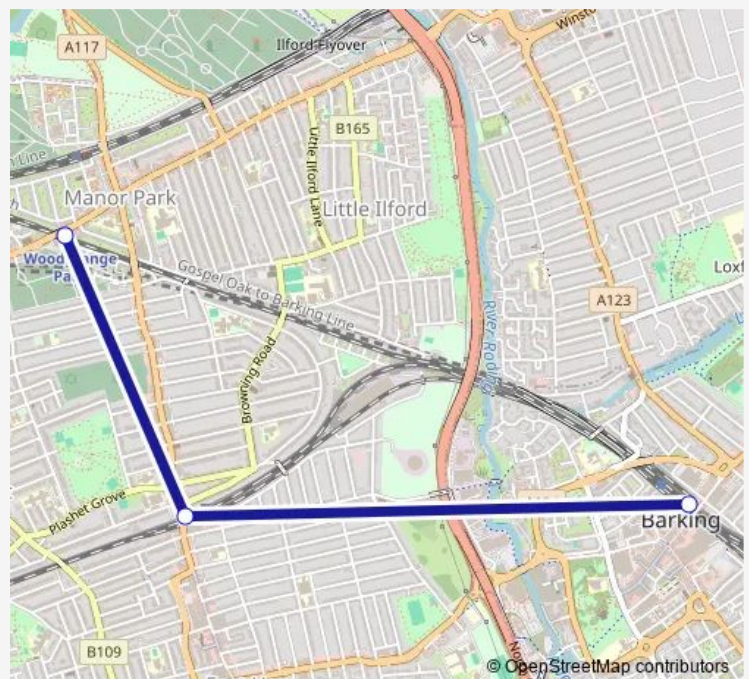

Rail Replacement Bus Service Suffragette Woodgrange Park - Barking

[Go to website](#)

Direction

Barking — Woodgrange Park

3 stops

[Open route schedule](#)

Barking

East Ham Underground Station

Saturday —

Sunday

08:15-14:15

Route info

Direction: Barking

Stops: 3

Trip Duration: 0 hour 24 min

■ Suffragette — Woodgrange Park - Barking

Direction

Woodgrange Park — Barking

3 stops

[Open route schedule](#)

Woodgrange Park

East Ham Underground Station

Barking

Route schedule

Woodgrange Park — Barking

Monday	—
Tuesday	—
Wednesday	—
Thursday	—
Friday	—
Saturday	—
Sunday	09:10-14:21

Route info

Direction: Woodgrange Park

Stops: 3

Trip Duration: 0 hour 26 min

Suffragette Rail Replacement Bus Service time schedules and route maps are available in an offline PDF at busmaps.com. Use the busmaps.com website to see live bus times, train schedule or subway schedule, and step-by-step directions for all public transit in East Ham