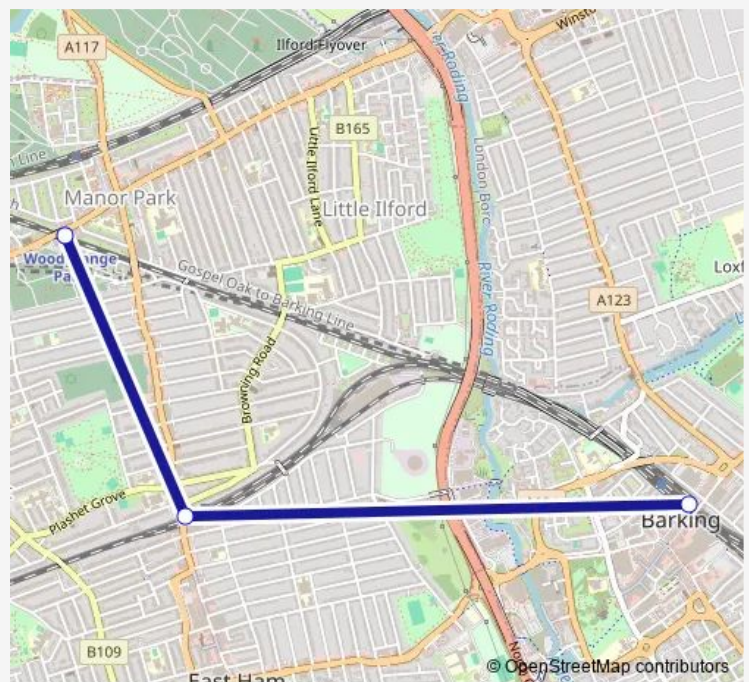

Rail Replacement Bus Service Suffragette Woodgrange Park - Barking

[Go to website](#)

Direction

Barking — Woodgrange Park

3 stops

[Open route schedule](#)

Barking

East Ham Underground Station

Saturday —

Sunday

08:15-14:15

Route info

Direction: Barking

Stops: 3

Trip Duration: 0 hour 26 min

Suffragette — Woodgrange Park - Barking

Direction

Woodgrange Park — Barking

3 stops

[Open route schedule](#)

Woodgrange Park

East Ham Underground Station

Barking

Route schedule

Woodgrange Park — Barking

Monday	—
Tuesday	—
Wednesday	—
Thursday	—
Friday	—
Saturday	—
Sunday	09:10-14:21

Route info

Direction: Woodgrange Park

Stops: 3

Trip Duration: 0 hour 26 min

Suffragette Rail Replacement Bus Service time schedules and route maps are available in an offline PDF at busmaps.com. Use the busmaps.com website to see live bus times, train schedule or subway schedule, and step-by-step directions for all public transit in East Ham