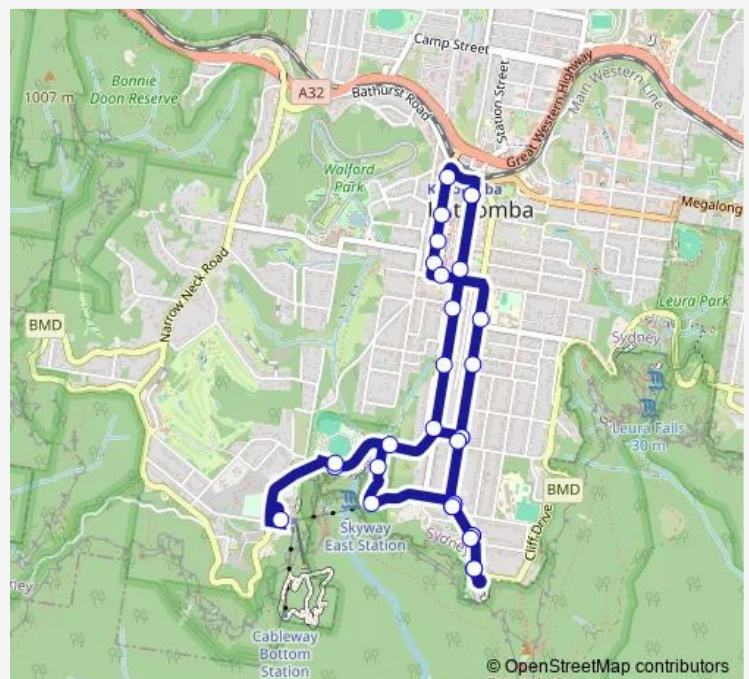

### Route schedule

Carrington Hotel, Katoomba St — Carrington Hotel, Katoomba St

Monday 09:43-16:43

Tuesday —

Wednesday —

Thursday —

Friday —

Saturday —

Sunday 09:43-16:43

### Route info

Direction: Carrington Hotel, Katoomba St

Stops: 33

Trip Duration: 0 hour 25 min

686 — Katoomba to Scenic World via Echo Pt (Loop Service)

Lurline St Opp Goyder Av

Echo Point Rd After Lurline St

## Route info

Direction: Carrington Hotel, Katoomba St

Stops: 32

Trip Duration: 0 hour 25 min

Echo Point Rd At Panorama Dr

Echo Point Rd Opp Raymond Rd

Lurline St At Goyder Av

Katoomba St Opp Goyder Av