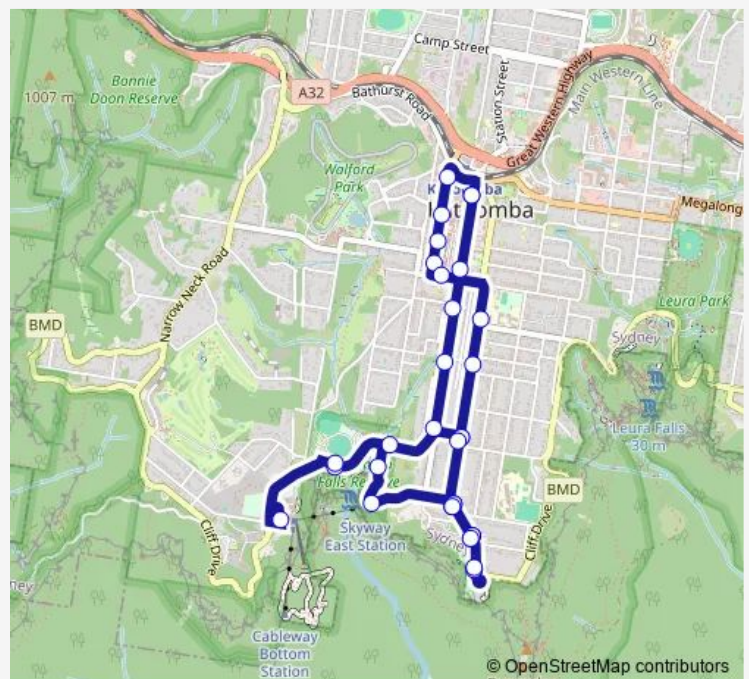

Monday 09:43-15:43

Tuesday 09:43-15:43

Wednesday 09:43-15:43

Thursday 09:43-15:43

Friday 09:43-15:43

Saturday 09:43-16:43

Sunday 09:43-16:43

Route info

Direction: Carrington Hotel, Katoomba St

Stops: 32

Trip Duration: 0 hour 25 min

686 — Katoomba to Scenic World via Echo Pt (Loop Service)

Lurline St Opp Goyder Av

Echo Point Rd After Lurline St

Echo Point Rd At Forster Rd