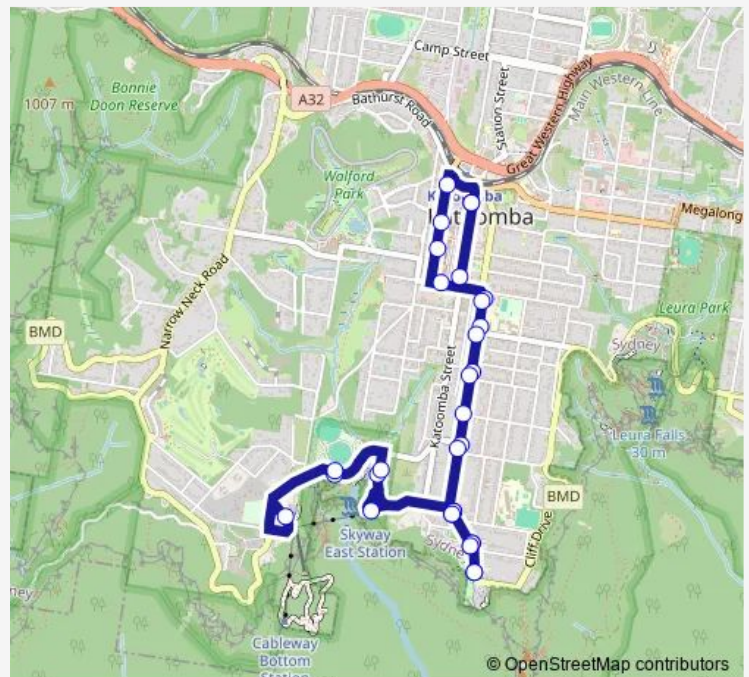

Katoomba Public School, Merriwa St

Katoomba St Af Waratah St

Katoomba St Before Bathurst Rd

Route schedule

Echo Point Rd Opp Cliff Dr — Katoomba St Before Bathurst Rd

Monday	08:45
Tuesday	08:45
Wednesday	08:45
Thursday	08:45
Friday	08:45
Saturday	—
Sunday	—

Route info

Direction: Echo Point Rd Opp Cliff Dr

Stops: 12

Trip Duration: 0 hour 15 min

Direction

Katoomba St Before Bathurst Rd — Katoomba St Before Bathurst Rd

32 stops

[Open route schedule](#)

Friday 09:30-17:53

Saturday 09:30-17:00

Sunday 09:30-17:53

Route info

Direction: Katoomba St Before Bathurst Rd

Stops: 32

Trip Duration: 0 hour 25 min

Echo Point Rd Opp Raymond Rd

Thursday 09:45-12:15

Friday 09:45-12:15

Saturday —

Sunday —

Route info

Direction: Scenic World, Violet St

Stops: 32

Trip Duration: 0 hour 30 min