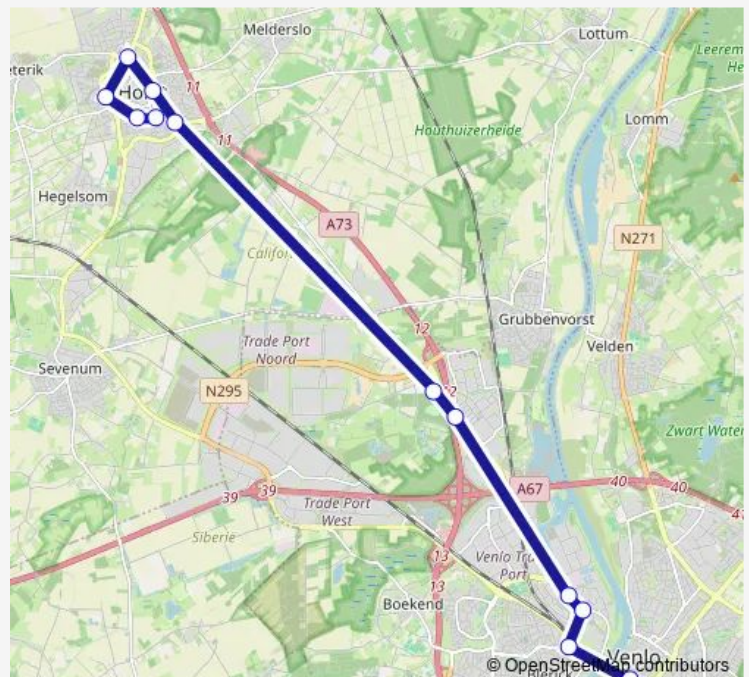

Local Bus Service 686

[Go to website](#)

Direction

Venlo, Station (Bus) — Horst, St. Antoniuspark

13 stops

[Open route schedule](#)

Venlo, Station (Bus)

Venlo, Koninginnesingel

Thursday 06:41-18:19

Friday 06:41-18:19

Saturday —

Sunday —

Route info

Direction: Venlo, Station (Bus)

Stops: 13

Trip Duration: 0 hour 28 min

686

BusMaps

Direction

Horst, St. Antoniuspark — Venlo, Station (Bus)

9 stops

[Open route schedule](#)

Horst, St. Antoniuspark

Horst, Venloseweg

Route info

Direction: Horst, St. Antoniuspark

Stops: 9

Trip Duration: 0 hour 26 min

686 Local Bus Service time schedules and route maps are available in an offline PDF at busmaps.com. Use the busmaps.com website to see live bus times, train schedule or subway schedule, and step-by-step directions for all public transit in Venlo