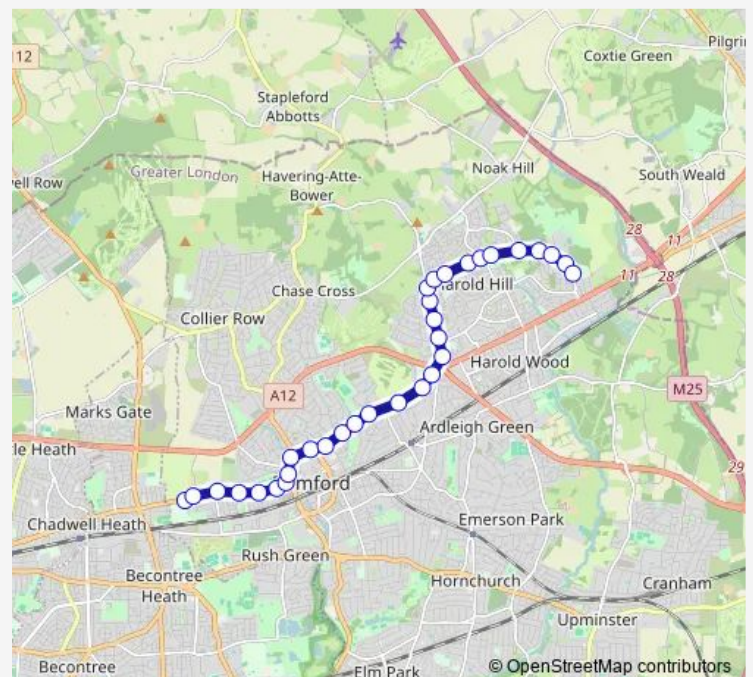

Bus 686 St Edward's School - Romford Market - Gallows Corner - Brookside School - Harold Hill, Dagnam Park Square

[Go to website](#)

Direction

St Edward's / C of E Academy — Stratton Road

32 stops

[Open route schedule](#)

St Edward's / C of E Academy

St Edward's / C of E Academy

Jutsums Lane

Romford Stadium

Richards Avenue

Cotleigh Road

Knightsbridge Gardens

Mawney Road (RM1)

North Street Romford

Romford Market

Romford Police Station

Pettits Lane

Raphael Park

Repton Avenue

Links Avenue (RM2)

Castellan Avenue

Upper Brentwood Rd/Gallows Cnr

Gallows Corner

Faringdon Avenue

Heaton Avenue

Route schedule

St Edward's / C of E Academy — Stratton Road

Monday 16:05-16:26

Tuesday 15:05-15:26

Wednesday 15:05-15:26

Thursday 15:05-15:26

Friday 15:05-15:26

Saturday —

Sunday —

Route info

Direction: St Edward's / C of E Academy

Stops: 32

Trip Duration: 0 hour 32 min