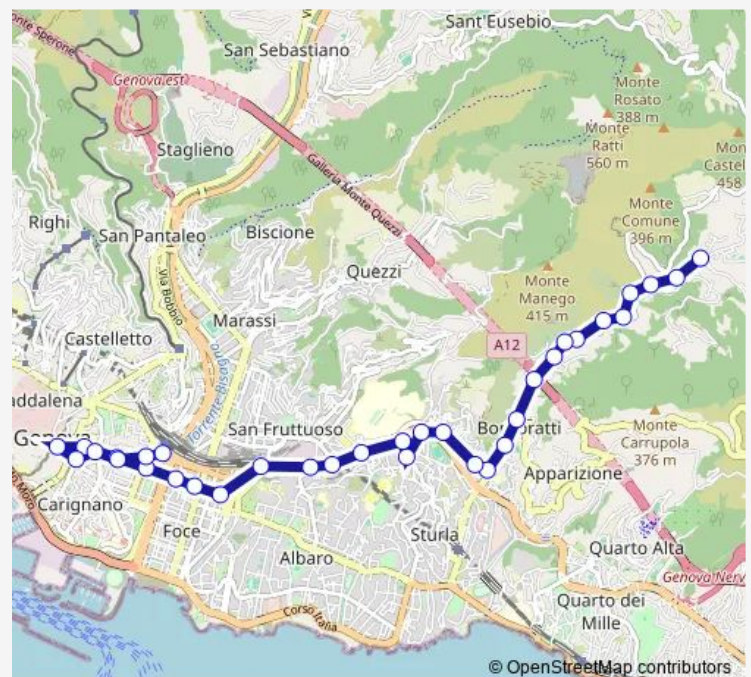

Thursday 21:22-24:00

Friday 21:22-24:00

Saturday 21:22-24:00

Sunday 21:22-24:00

Route info

Direction: Brignole FS/Capolinea

Stops: 27

Trip Duration: 0 hour 23 min

Nasche 3/Costa

Nasche 4/

Nasche 5/Chiesa

Bisagno/Terre Rosse

SAN Desiderio/Fine Corsa

SAN Desiderio/Capolinea

Direction

SAN Desiderio/Capolinea — Brignole FS/Capolinea

Thursday 20:40-00:30⁺¹

Friday 20:40-00:30⁺¹

Saturday 20:40-00:30⁺¹

Sunday 21:00-00:30⁺¹

Route info

Direction: SAN Desiderio/Capolinea

Stops: 34

Trip Duration: 0 hour 31 min