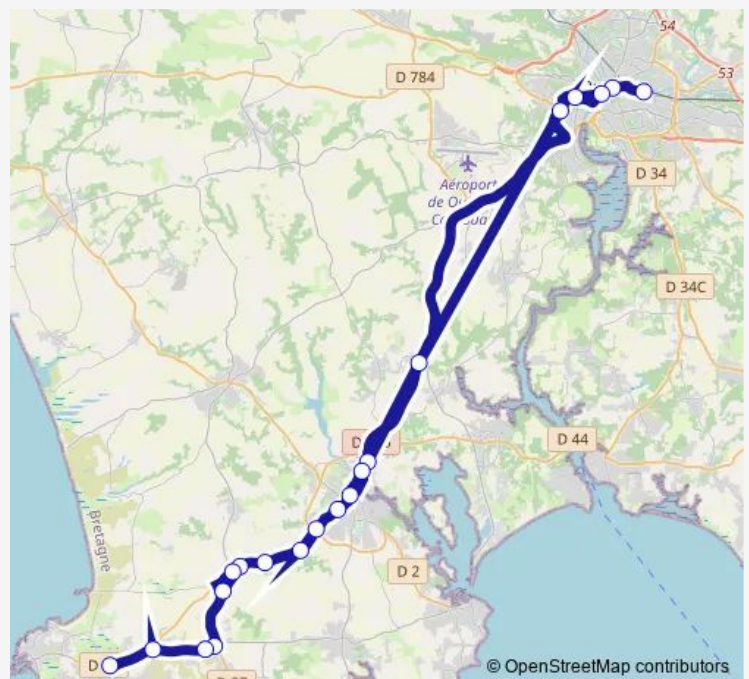

Boulevard de France

Ti Robin

Aquasud

Bringall

Gare Routière

Trébéhoret

Rue G. Le Garrec

Ty Boutic

### Route schedule

Gare Routière Sncf — Salle Cap Caval

Monday	09:35-17:50
Tuesday	09:35-17:50
Wednesday	09:35-17:50
Thursday	09:35-17:50
Friday	09:35-17:50
Saturday	09:35-17:50
Sunday	14:55

### Route info

Direction: Gare Routière Sncf

Stops: 20

Trip Duration: 0 hour 49 min

9563 — Penmarc'h - Plomeur - Pont-L'Abbé (Quimper)

## Route info

Direction: Salle Cap Caval

Stops: 20

Trip Duration: 0 hour 55 min

9563 Coach Service time schedules and route maps are available in an offline PDF at [busmaps.com](https://busmaps.com). Use the [busmaps.com](https://busmaps.com) website to see live bus times, train schedule or subway schedule, and step-by-step directions for all public transit in Quimper