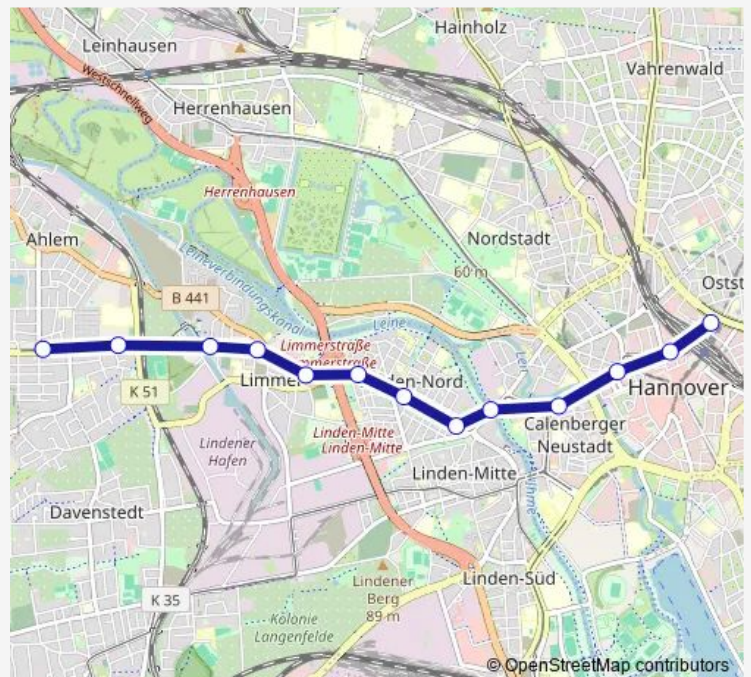

Thursday 04:03-00:33⁺¹

Friday 04:03-00:33⁺¹

Saturday 04:03-00:33⁺¹

Sunday 04:48-00:33⁺¹

Route info

Direction: Hannover Ahlem

Stops: 13

Trip Duration: 0 hour 20 min

Monday	20:41-01:33 ⁺¹
Tuesday	20:41-01:33 ⁺¹
Wednesday	20:41-01:33 ⁺¹
Thursday	20:41-01:33 ⁺¹
Friday	20:41-01:33 ⁺¹
Saturday	25:03-01:33 ⁺¹
Sunday	24:48-01:33 ⁺¹

Route info

Direction: Hannover Ahlem

Stops: 9

Trip Duration: 0 hour 12 min

Direction

Hannover Hauptbahnhof/Zob — Hannover Ahlem

13 stops

[Open route schedule](#)

Hannover Hauptbahnhof/Zob

Hannover Hauptbahnhof/Rosenstraße

Hannover Steintor

Hannover Ehrhartstraße

Hannover Ahlem

Route schedule

Hannover Hauptbahnhof/Zob — Hannover Ahlem

Monday	03:59-00:59 ⁺¹
Tuesday	03:59-00:59 ⁺¹
Wednesday	03:59-00:59 ⁺¹
Thursday	03:59-00:59 ⁺¹
Friday	03:59-00:59 ⁺¹
Saturday	04:29-00:59 ⁺¹
Sunday	05:14-00:59 ⁺¹