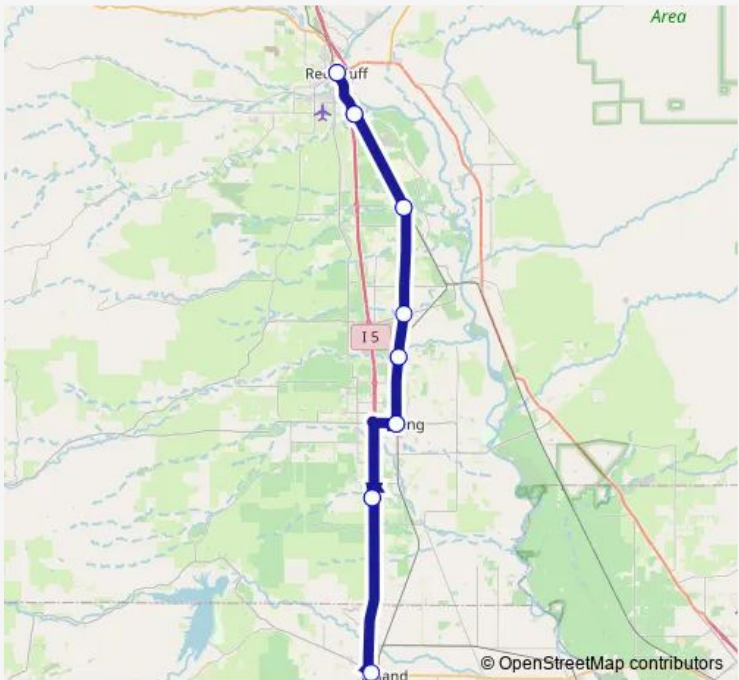

[Go to website](#)

Direction
 Bus & Ride / Rio & Walnut — Bus & Ride / Rio & Walnut
 14 stops
[Open route schedule](#)

- Bus & Ride / Rio & Walnut
- St. Elizabeth Hospital
- Harvey's Market
- 99W & Gyle
- 99W & Sonoma
- Transportation Center
- Rolling Hills Casino
- Newville & 9th - Orland
- Rolling Hills Casino
- Transportation Center
- 99W & Sonoma (North)
- Harvey's Market
- St. Elizabeth Hospital
- Bus & Ride / Rio & Walnut

Route schedule
 Bus & Ride / Rio & Walnut — Bus & Ride / Rio & Walnut

Monday	06:05-16:40
Tuesday	06:05-16:40
Wednesday	06:05-16:40
Thursday	06:05-16:40
Friday	06:05-16:40
Saturday	—
Sunday	—

Route info
 Direction: Bus & Ride / Rio & Walnut
 Stops: 14
 Trip Duration: 2 hour 0 min

Gtc Bus time schedules and route maps are available in an offline PDF at busmaps.com. Use the busmaps.com website to see live bus times, train schedule or subway schedule, and step-by-step directions for all public transit in Red Bluff