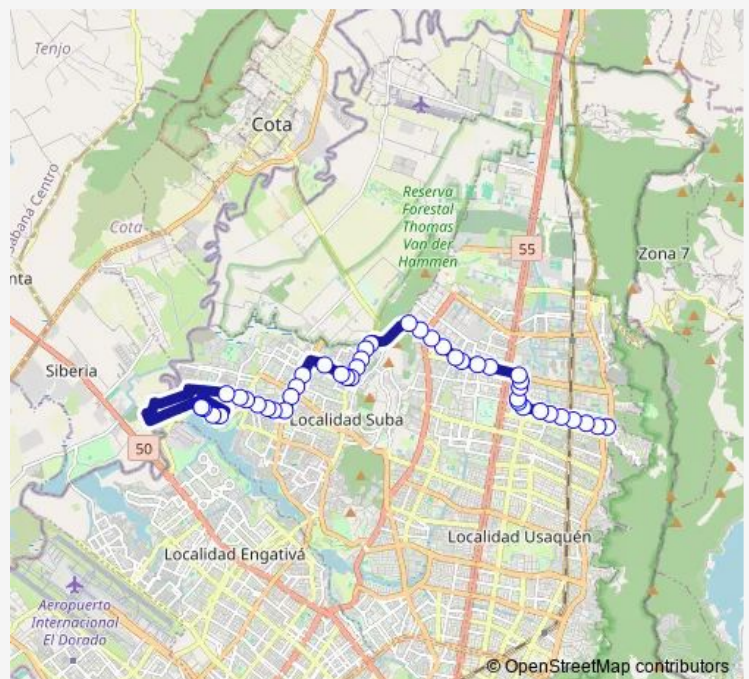

AC 170 - AV. Boyacá

AC 170 - AV. Boyacá

### Route schedule

CL 132 - KR 145A Br Villa Gloria Gaitana — CL 132 - KR 145A Br Villa Gloria Gaitana

Monday 04:09-21:48

Tuesday 04:09-21:48

Wednesday 04:09-21:48

Thursday 04:09-21:48

Friday 04:09-21:48

Saturday 05:13-21:48

Sunday 05:44-19:35

### Route info

Direction: CL 132 - KR 145A Br Villa Gloria Gaitana

Stops: 44

Trip Duration: 2 hour 58 min

C130 — Suba Berlin

AC 170 - KR 78

KR 92 - CL 170

KR 92 - CL 162