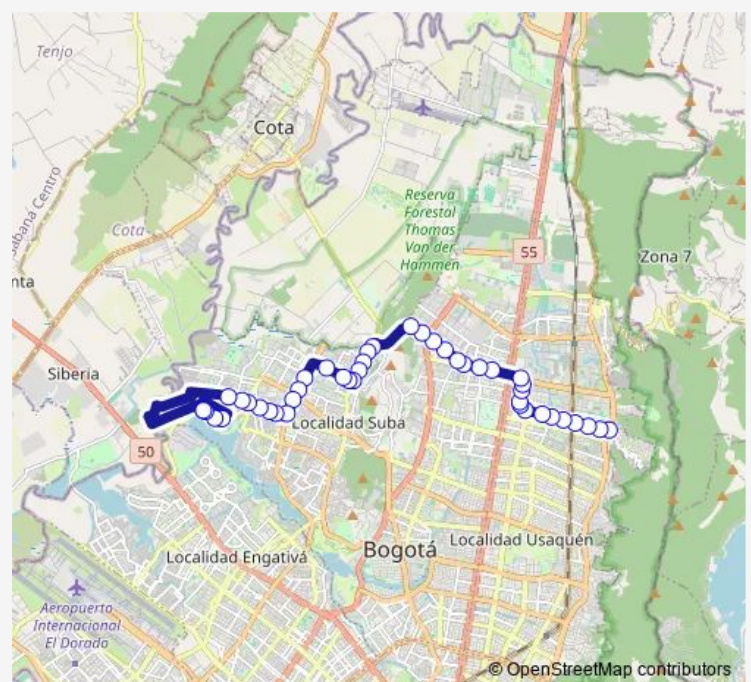

AC 170 - AV. Boyacá

AC 170 - AV. Boyacá

### Route schedule

CL 132 - KR 145a Br Villa Gloria Gaitana — CL 132 - KR 145a Br Villa Gloria Gaitana

Monday 04:09-21:48

Tuesday 04:09-21:48

Wednesday 04:09-21:48

Thursday 04:09-21:48

Friday 04:09-21:48

Saturday 05:13-21:48

Sunday 05:44-19:35

### Route info

Direction: CL 132 - KR 145a Br Villa Gloria Gaitana

Stops: 44

Trip Duration: 2 hour 32 min

C130 — Suba Berlin

AC 170 - KR 78

KR 92 - CL 170

KR 92 - CL 162