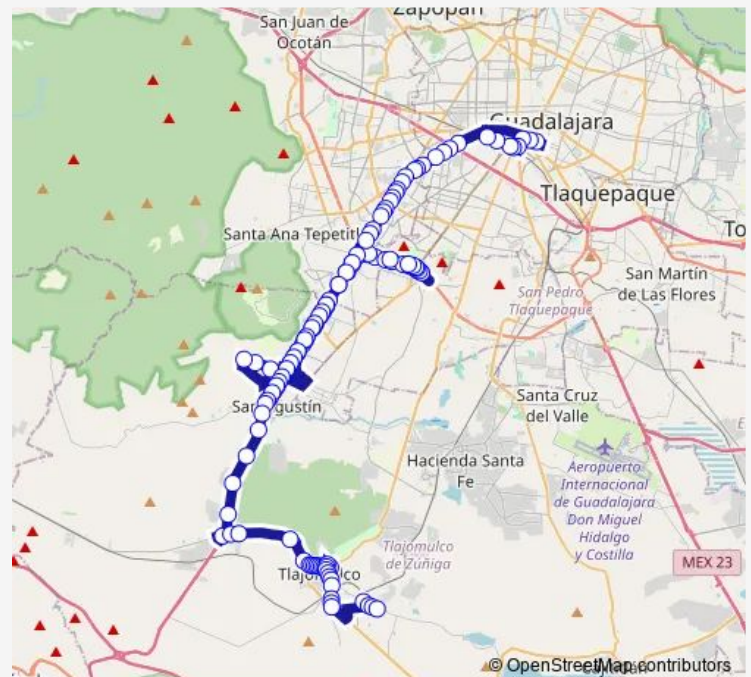

### Route schedule

Boulevard Bosques de Santa Anita — Analco

Monday 04:15

Tuesday 04:15

Wednesday 04:15

Thursday 04:15

Friday 04:15

Saturday 04:15

### Route info

Direction: Boulevard Bosques de Santa Anita

Stops: 139

Trip Duration: 4 hour 4 min

C130 — Troncal C130 - 86

Sonora

Iteso

Av. Padre Xavier Scheifler de Amezaga