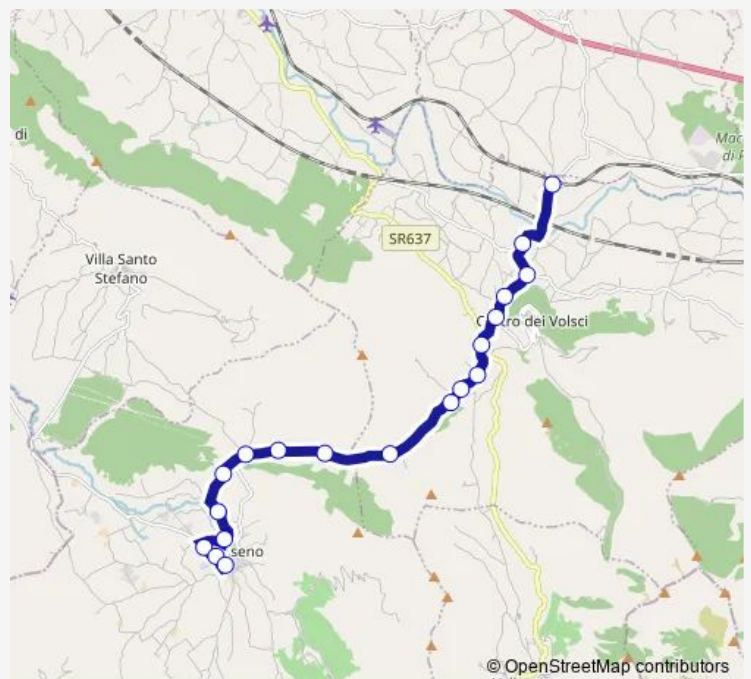

Amaseno | Via Don Sturzo Via Moro # f3686

Amaseno | Piazza San Rocco # f3687

**Route schedule**

Castro | Stazione FS # f5456 — Amaseno | Piazza San Rocco # f3687

Monday	16:10-19:10
Tuesday	16:10-19:10
Wednesday	16:10-19:10
Thursday	16:10-19:10
Friday	16:10-19:10
Saturday	—
Sunday	—

**Route info**

Direction: Castro | Stazione FS # f5456

Stops: 19

Trip Duration: 0 hour 19 min

Castro dei Volsci Stazione FS - Amaseno # Mp16d

Bus time schedules and route maps are available in an offline PDF at [busmaps.com](https://busmaps.com). Use the [busmaps.com](https://busmaps.com) website to see live bus times, train schedule or subway schedule, and step-by-step directions for all public transit in Amaseno