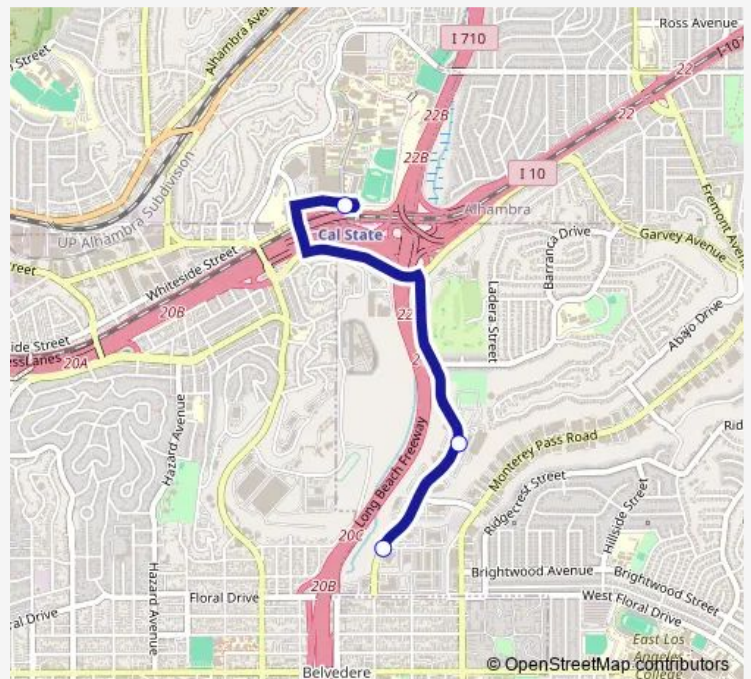

Bus Link Csula Metrolink to Corporate Center

[Go to website](#)

Direction

Corporate Center Drive and Corporate Place — Cal State LA Transit Center

3 stops

[Open route schedule](#)

Corporate Center Drive and Corporate Place

Corporate Center Drive (900)

Cal State LA Transit Center

Route schedule

Corporate Center Drive and Corporate Place — Cal State LA Transit Center

Monday	15:20-17:45
Tuesday	15:20-17:45
Wednesday	15:20-17:45
Thursday	15:20-17:45
Friday	15:20-17:45
Saturday	—
Sunday	—

Route info

Direction: Corporate Center Drive and Corporate Place

Stops: 3

Trip Duration: 0 hour 30 min

Link Csula Metrolink to Corporate Center

Direction

Cal State LA Transit Center — Corporate Center Drive and Corporate Place

Monday 06:00-08:30

Tuesday 06:00-08:30

Wednesday 06:00-08:30

Thursday 06:00-08:30

Friday 06:00-08:30

Saturday —

Sunday —

Route info