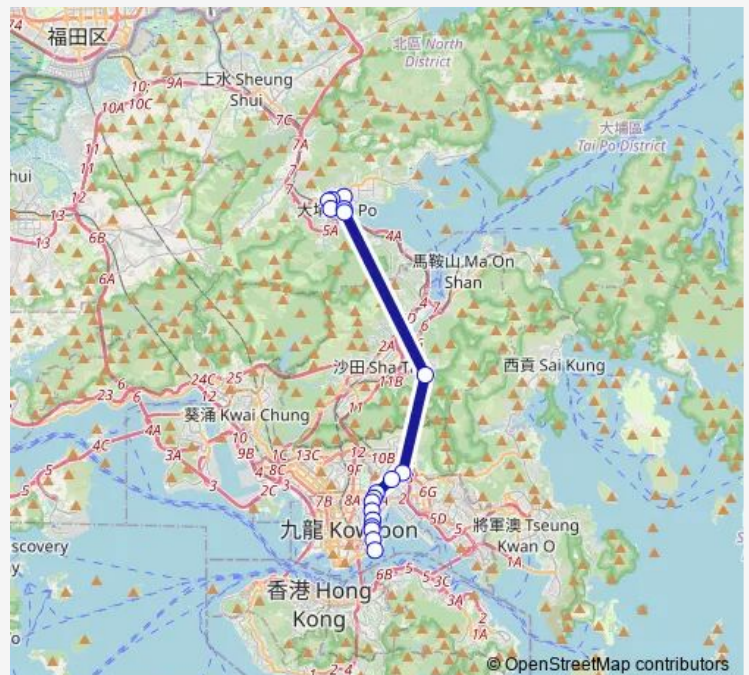

Tuesday 07:05-07:45

Wednesday 07:05-07:45

Thursday 07:05-07:45

Friday 07:05-07:45

Saturday —

Sunday —

Route info

Direction: [Kmb] FU Shin Estate BUS Terminus

Stops: 18

Trip Duration: 1 hour 8 min

■ 275X — TAI PO (FU Shin) - Hung HOM (Hung Luen Road)

[Ctb] Bailey Street, MA TAU WAI Road[[Kmb+Ctb] Bailey Street Hung HOM/
Bailey Street, MA TAU WAI Road[[Kmb] Bailey Street Hung Hom