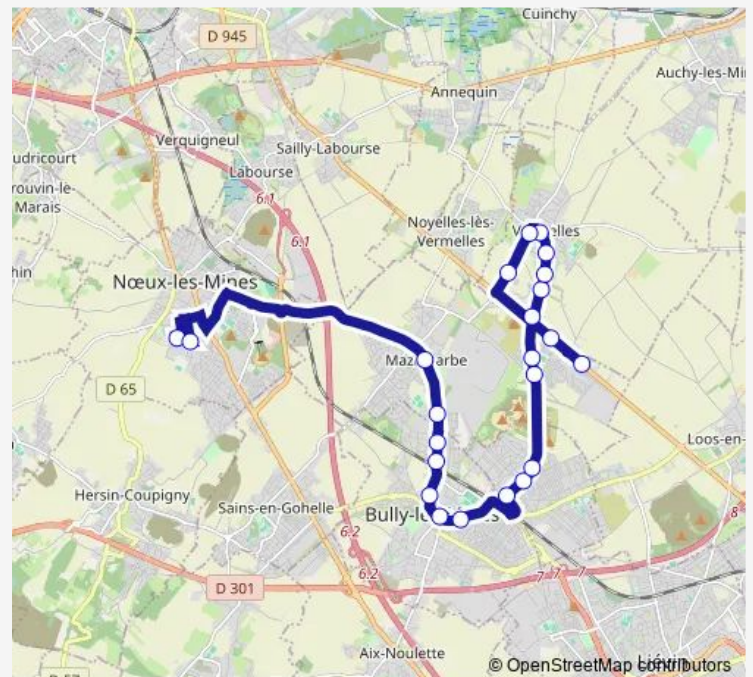

### Direction

Cité 7 — Lycée d'Artois

11 stops

[Open route schedule](#)

Cité 7

Saint-Lô

Evrard

Rue Standfort

### Route schedule

Cité 7 — Lycée d'Artois

Monday 07:12

Tuesday 07:12

Wednesday 07:12

Thursday 07:12

Friday 07:12

Saturday —

### Route info

Direction: Cité 7

Stops: 11

Trip Duration: 0 hour 38 min

## Route info

Direction: Lycée d'Artois

Stops: 23

Trip Duration: 0 hour 46 min

**Direction**

Dumas — Lycée d'Artois

14 stops

[Open route schedule](#)