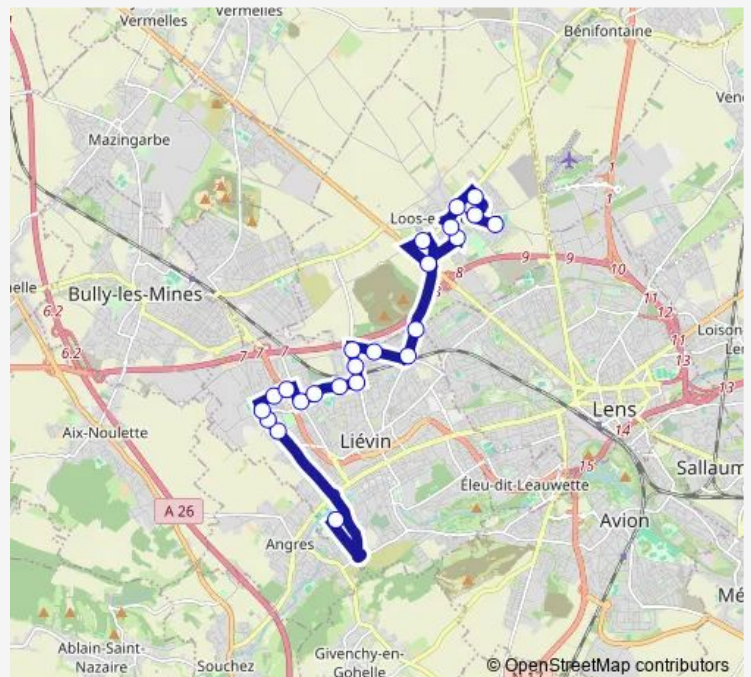

Direction

Lannes — Lycée H. Darras

23 stops

[Open route schedule](#)

Lannes

Saint-Roch

Castors

Hoche

Saturday —

Sunday —

Route info

Direction: Lannes

Stops: 23

Trip Duration: 0 hour 36 min

Lycée Hennebique

Lycée H. Darras

Direction

Lycée H. Darras — Lannes

23 stops

[Open route schedule](#)

Lycée H. Darras

Lycée Hennebique

Espérance

Stade Dufлот

Thursday 18:10

Friday 18:10

Saturday —

Sunday —

Route info

Direction: Lycée H. Darras

Stops: 23

Trip Duration: 0 hour 30 min