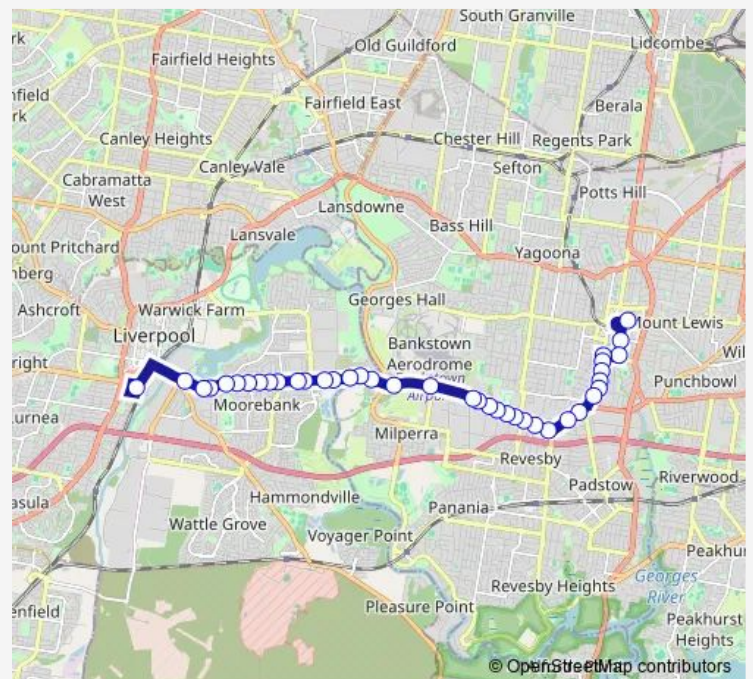

Milperra Rd Opp Bankstown City Paceway

Milperra Rd At Fitzpatrick St

180 Milperra Rd

Milperra Rd Opp Woorang St

Route schedule

Bankstown Central, Link Rd, Stand A — Al Amanah College, Speed St

Monday 07:15

Tuesday 07:15

Wednesday 07:15

Thursday 07:15

Friday 07:15

Saturday —

Sunday —

Route info

Direction: Bankstown Central, Link Rd, Stand A

Stops: 39

Trip Duration: 0 hour 35 min

S590 — Bankstown to Al Amanah College Liverpool

Milperra Rd At Ashford Av

Milperra Rd Before Henry Lawson Dr

Newbridge Rd Opp Rickard Rd

58 Newbridge Rd

Newbridge Rd Before Davy Robinson Dr

Newbridge Rd After Stockton Av

Kelso Park, Newbridge Rd

Newbridge Rd Before Kelso Cres

Newbridge Rd After Kelso Cres

Newbridge Rd Opp Bridges Rd

Al Amanah College, Speed St

S590 School Bus time schedules and route maps are available in an offline PDF at busmaps.com. Use the busmaps.com website to see live bus times, train schedule or subway schedule, and step-by-step directions for all public transit in Liverpool