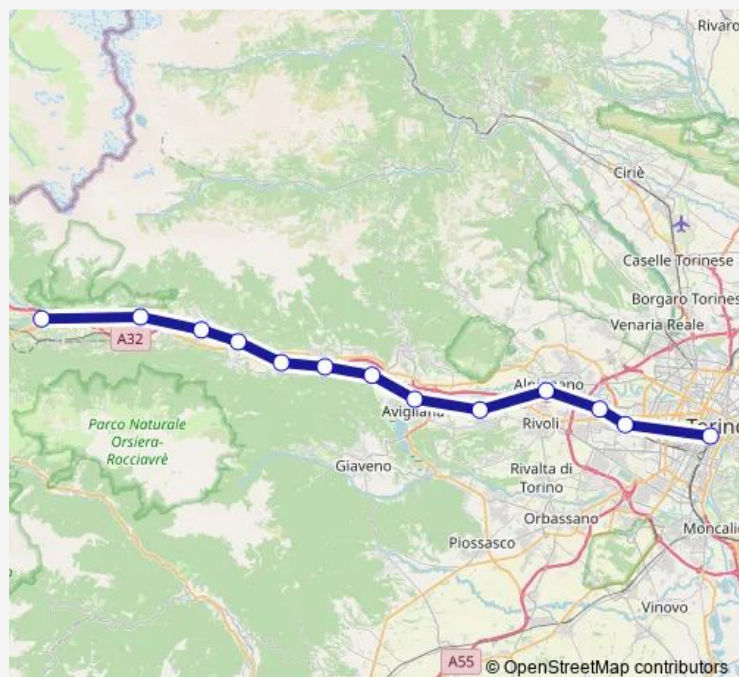

**Direction**

Susa F.S. — Torino Porta Nuova F.S.

13 stops

[Open route schedule](#)

Susa F.S.

Bussoleno F.S.

Bruzolo DI Susa F.S.

Borgone F.S.

Torino Porta Nuova F.S.

**Route schedule**

Susa F.S. — Torino Porta Nuova F.S.

Monday 04:39-22:09

Tuesday 04:39-22:09

Wednesday 04:39-22:09

Thursday 04:39-22:09

Friday 04:39-22:09

Saturday 04:39-22:09

Sunday 04:39-22:09

**Route info**

Direction: Susa F.S.

Stops: 13

Trip Duration: 1 hour 6 min

007341 Rail time schedules and route maps are available in an offline PDF at [busmaps.com](https://busmaps.com). Use the [busmaps.com](https://busmaps.com) website to see live bus times, train schedule or subway schedule, and step-by-step directions for all public transit in Bussoleno