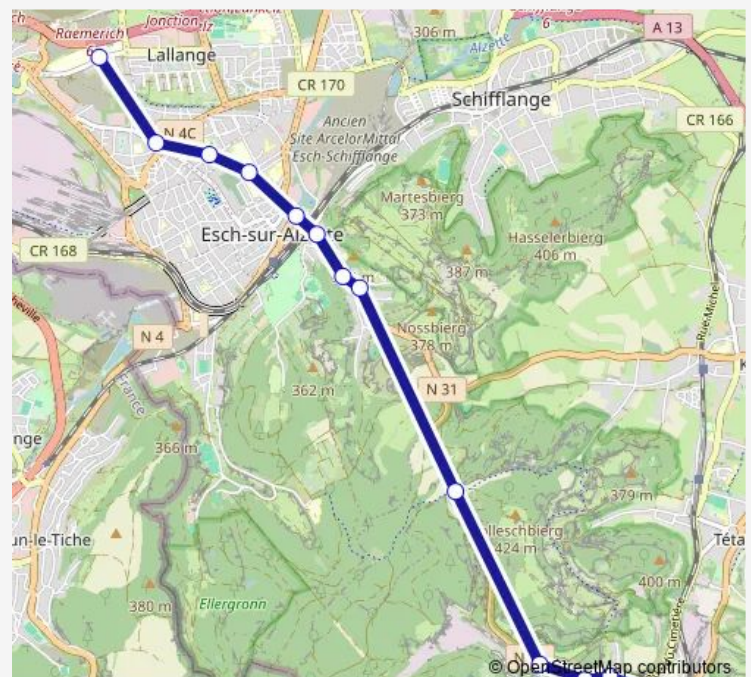

### Route schedule

Rumelange, Maartplaz — L.G.K.

Monday 07:20

Tuesday 07:20

Wednesday 07:20

Thursday 07:20

Friday 07:20

Saturday —

### Route info

Direction: Rumelange, Maartplaz

Stops: 13

Trip Duration: 0 hour 25 min

820

BusMaps

820 Bus time schedules and route maps are available in an offline PDF at [busmaps.com](https://busmaps.com). Use the [busmaps.com](https://busmaps.com) website to see live bus times, train schedule or subway schedule, and step-by-step directions for all public transit in Esch-sur-Alzette