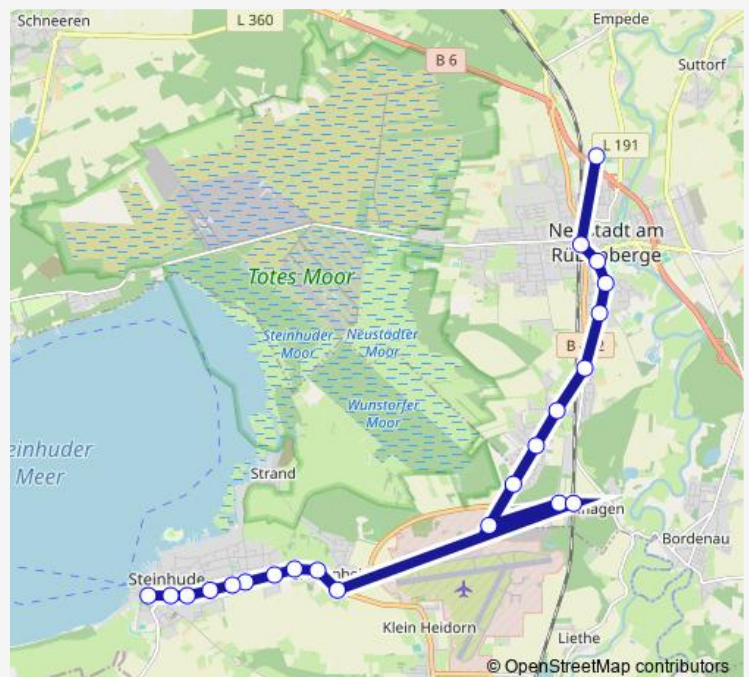

Steinhude/Tiefental

### Route schedule

Neustadt Freizeitbad/Kgs — Steinhude An der Friedenseiche

Monday 06:09-15:45

Tuesday 06:09-15:45

Wednesday 06:09-15:45

Thursday 06:09-15:45

Friday 06:09-15:45

Saturday 07:05-16:05

### Route info

Direction: Neustadt Freizeitbad/Kgs

Stops: 22

Trip Duration: 0 hour 37 min

## Route info

Direction: Steinhude An der Friedenseiche

Stops: 22

Trip Duration: 0 hour 44 min

820 Bus time schedules and route maps are available in an offline PDF at [busmaps.com](https://busmaps.com). Use the [busmaps.com](https://busmaps.com) website to see live bus times, train schedule or subway schedule, and step-by-step directions for all public transit in Hannover