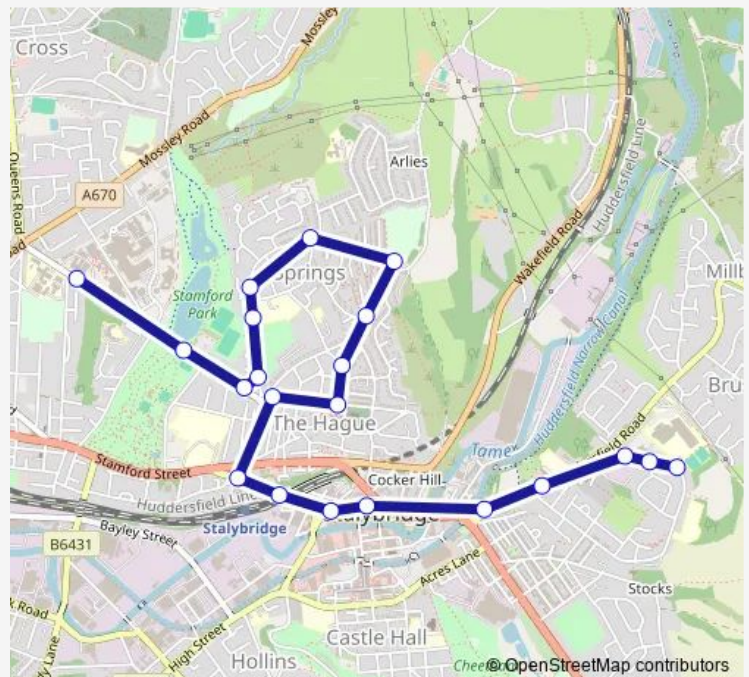

### Direction

Tameside General Hospital — Copley High School

21 stops

[Open route schedule](#)

Tameside General Hospital

Stamford Park

Ash Grove

Darnton Road

Stamford Drive

Stalybridge Station

Stalybridge Bus Station

Market Street

Albion Street

Richmond Street

Huddersfield Road

Copley Avenue

### Route schedule

Tameside General Hospital — Copley High School

Monday 08:00

Tuesday 08:00

Wednesday 08:00

Thursday 08:00

Friday 08:00

Saturday —

### Route info

Direction: Tameside General Hospital

Stops: 21

Trip Duration: 0 hour 20 min

820 — Ridge Hill - Copley Academy

820 Bus time schedules and route maps are available in an offline PDF at [busmaps.com](https://busmaps.com). Use the [busmaps.com](https://busmaps.com) website to see live bus times, train schedule or subway schedule, and step-by-step directions for all public transit in Ashton-under-Lyne