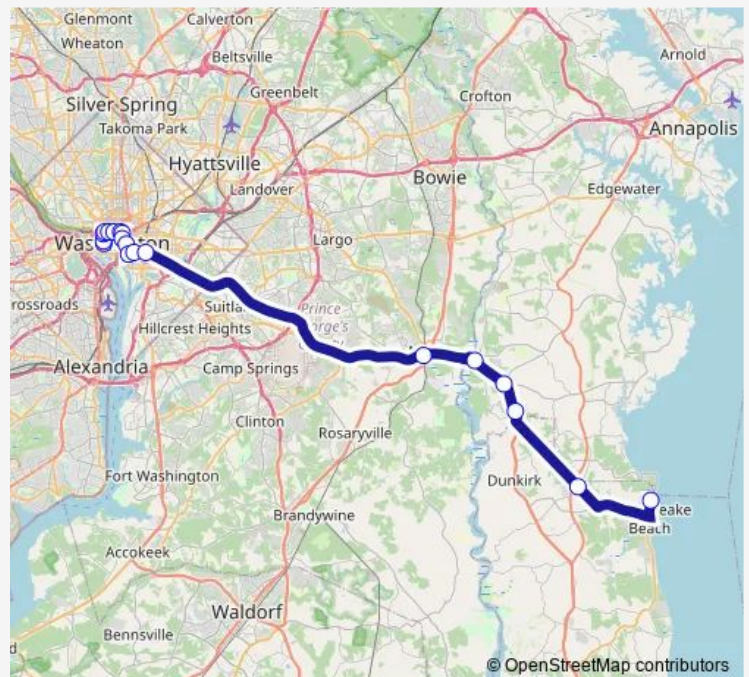

Bus 820 North Beach/PG Equestrian CTR - Dc

[Go to website](#)

Direction

Virginia AVE Pm — North Beach PM 5TH & Chesapeake

19 stops

[Open route schedule](#)

Virginia AVE Pm

20th ST & E ST NW nb

Owings Dask-IN MD 2 & MD 260 eb

North Beach PM 5TH & Chesapeake

Route schedule

Virginia AVE Pm — North Beach PM 5TH & Chesapeake

Monday 12:15-17:40

Tuesday 12:15-17:40

Wednesday 12:15-17:40

Thursday 12:15-17:40

Friday 12:15-17:40

Saturday —

Sunday —

Route info

Direction: Virginia AVE Pm

Stops: 19

Trip Duration: 1 hour 42 min

820 — North Beach/PG Equestrian CTR - Dc

Direction

North Beach PM 5TH & Chesapeake — Virginia AVE Pm

20 stops

[Open route schedule](#)

North Beach PM 5TH & Chesapeake

Owings Dash-IN MD 2 & MD 260

Pindell P&R MD 4 & Lower Pindell Rd

Bristol P&R MD 4 & Md258 Pm