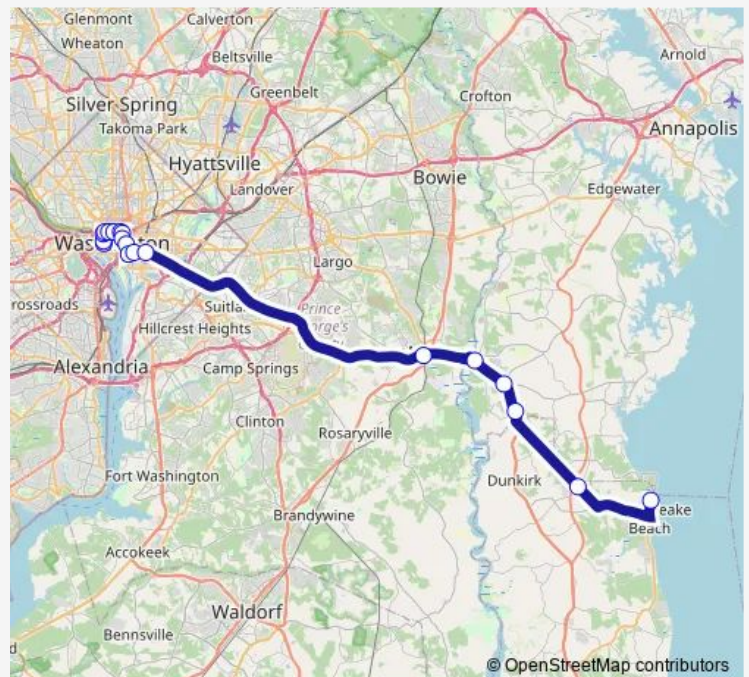

### Direction

Virginia AVE Pm — North Beach PM 5TH & Chesapeake

19 stops

[Open route schedule](#)

Virginia AVE Pm

20th ST & E ST NW nb

20th ST & I ST NW nb

K ST & 19th ST NW eb

Independence AVE & 1ST ST SE eb

Equestrian CTR MD 4 West OF US 301

Wayson'S Corner MD 4 Near MD 408

Bristol P&R MD 4 & Md258 Pm

Pindell P&R MD 4 & Lower Pindell Rd

Owings Dask-IN MD 2 & MD 260 eb

North Beach PM 5TH & Chesapeake

### Route schedule

Virginia AVE Pm — North Beach PM 5TH & Chesapeake

Monday 12:15-17:40

Tuesday 12:15-17:40

Wednesday 12:15-17:40

Thursday 12:15-17:40

Friday 12:15-17:40

Saturday —

### Route info

Direction: Virginia AVE Pm

Stops: 19

Trip Duration: 1 hour 30 min

820 — North Beach/PG Equestrian CTR - Dc