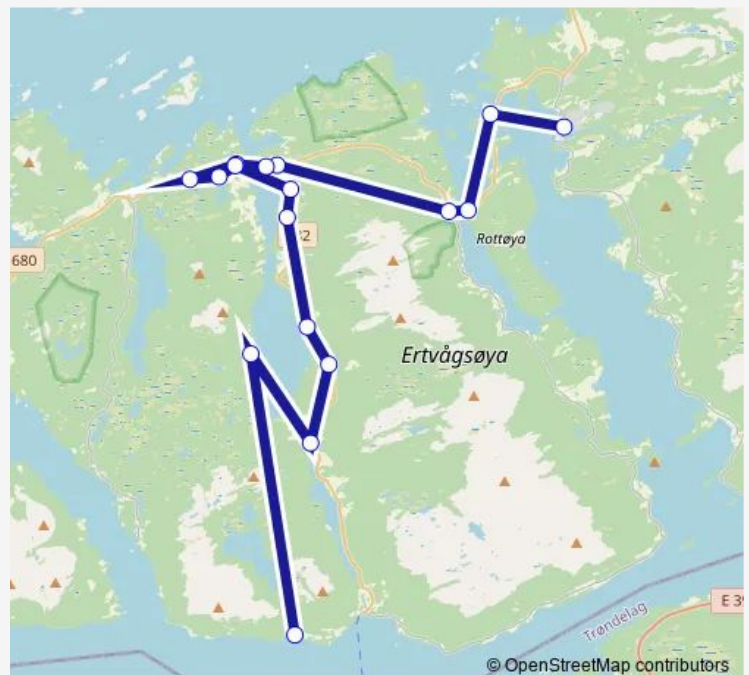

Giset nord

Roksvågkrysset

Espset

Foldfjorden

Husbykrysset

Maridal

Sagvågen

Høvika

Route schedule

Aure — Høvika

Monday 13:30

Tuesday 13:30

Wednesday 13:30

Thursday —

Friday —

Saturday —

Sunday —

Route info

Direction: Aure

Stops: 11

Trip Duration: 0 hour 30 min

820 — Skolerute Aure

Direction

Storslett — Aure

10 stops

[Open route schedule](#)

Storslett

Skogset

Bårset

Ålmo

Semundset

Folde