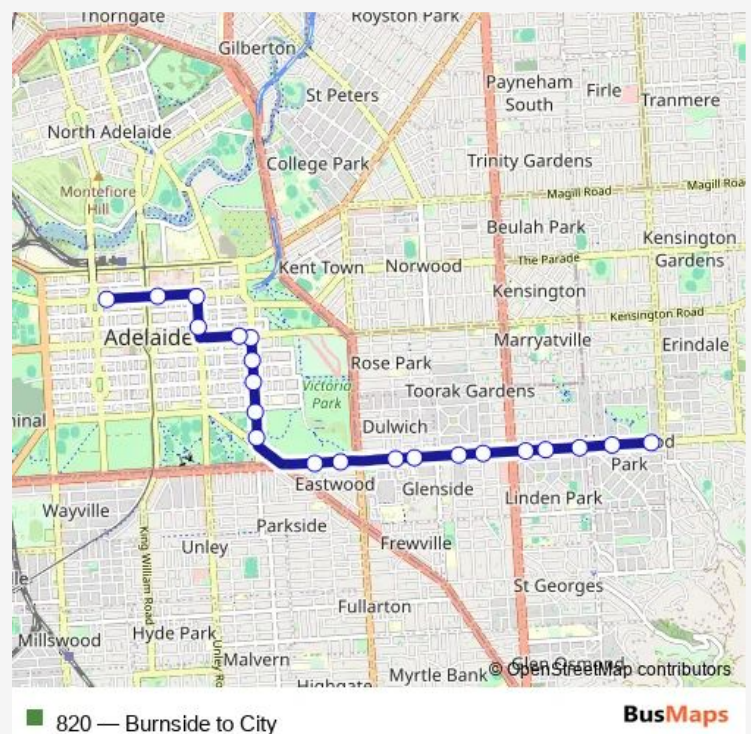

Stop 5B Greenhill Rd - South side

Stop 5A Greenhill Rd - South side

Stop O2 Hutt Rd - West side

Stop O3 Hutt Rd - West side

Stop Q1 Hutt St - West side

Stop S1 Hutt St - West side

Stop T1 Hutt St - West side

Stop R1 Wakefield St - South side

Stop U1 Pulteney St - West side

Stop W2 Pulteney St - West side

Stop U1 Grenfell St - South side

Stop W2 Currie St - South side

Route schedule

Stop 13 Greenhill Rd - South side — Stop W2 Currie St - South side

Monday 09:02-16:05

Tuesday 09:02-16:05

Wednesday 09:02-16:05

Thursday 09:02-16:05

Friday 09:02-16:05

Saturday —

Sunday —

Route info

Direction: Stop 13 Greenhill Rd - South side

Stops: 21

Trip Duration: 0 hour 20 min

Direction

Stop D1 Currie St - North side — Stop 13 Greenhill Rd - North side

22 stops

[Open route schedule](#)

Stop D1 Currie St - North side