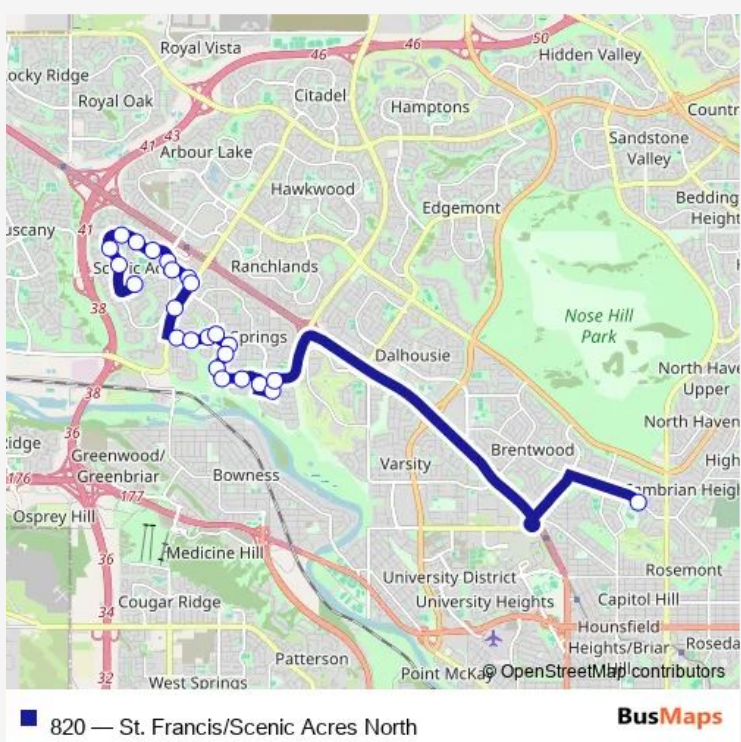

Bus 820 St. Francis/Scenic Acres North

[Go to website](#)

Direction
 WB Northmount DR @ Clarendon RD NW — EB Scenic Acres BV @ Scenic Acres DR Nw
 25 stops
[Open route schedule](#)

- WB Northmount DR @ Clarendon RD NW
- SB Silverdale DR @ Silver Springs GA Nw
- WB 54 AV NW @ Silverdale Dr
- WB Silver Ridge DR @ Silver Springs BV Nw
- WB Silver Ridge DR @ Silver Ridge CL Nw
- WB Silver Ridge DR @ Silver Ridge PL Nw
- NB Silver Ridge DR @ Silver Mead RD Nw
- WB Silver Springs BV @ Silver Ridge DR Nw
- WB Silver Springs RD @ Silver Springs BV Nw
- WB Silver Springs RD @ Silver Hill WY Nw
- WB Silver Springs RD @ S Silver Valley DR Nw
- WB Silver Springs RD @ Nose Hill DR Nw
- NB Nose Hill DR @ Silver Springs RD Nw
- NB Nose Hill DR @ Silvercreek DR Nw
- NB Nose Hill DR @ Silver Springs BV Nw
- WB Scenic Acres BV @ Nose Hill DR Nw
- NB Scurfield DR @ Scenic Acres BV Nw
- WB Scurfield DR @ Scotia LD NW
- WB Scurfield DR @ Scotia PT Nw
- WB Scurfield DR @ Scanlon PL Nw
- WB Scurfield DR @ Scanlon GR Nw

Route schedule
 WB Northmount DR @ Clarendon RD NW — EB Scenic Acres BV @ Scenic Acres DR Nw

Monday	15:29
Tuesday	15:29
Wednesday	15:29
Thursday	15:29
Friday	14:33
Saturday	—
Sunday	—

Route info
 Direction: WB Northmount DR @ Clarendon RD NW
 Stops: 25
 Trip Duration: 0 hour 30 min

24 stops

[Open route schedule](#)

WB Scenic Acres BV @ Scenic Hill CL Nw

NB Scurfield DR @ Scripps LD Nw

NB Scurfield DR @ Scanlon GA Nw

EB Scurfield DR @ Scanlon GR Nw

SB Scurfield DR @ Scanlon PL Nw

EB Scurfield DR @ Scotia PT Nw

Saturday —

Sunday —

Route info

Direction: WB Scenic Acres BV @ Scenic Hill CL Nw

Stops: 24

Trip Duration: 0 hour 37 min

820 Bus time schedules and route maps are available in an offline PDF at busmaps.com. Use the busmaps.com website to see live bus times, train schedule or subway schedule, and step-by-step directions for all public transit in Calgary