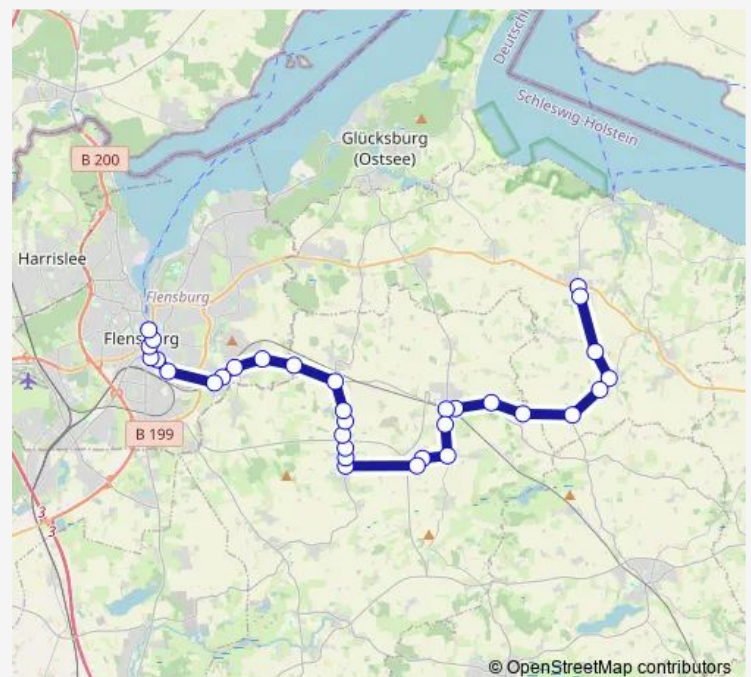

### Route schedule

Langballig Nordstraße — Flensburg Zob

Monday 09:32

Tuesday 09:32

Wednesday 09:32

Thursday 09:32

Friday 09:32

Saturday —

### Route info

Direction: Langballig Nordstraße

Stops: 32

Trip Duration: 0 hour 51 min

820

BusMaps

Maasbüll Wesebymoer

Tarup Ortsausgang