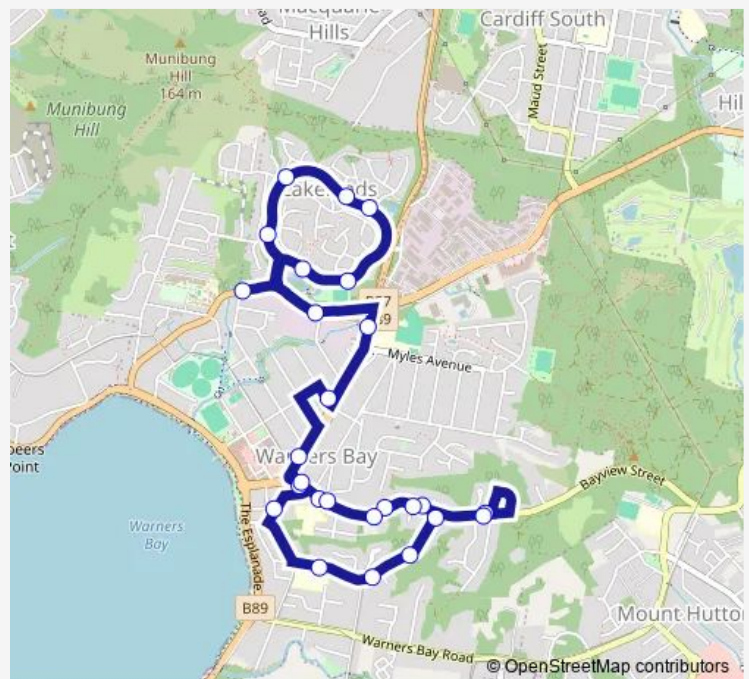

School Bus 820 St. Marys Primary, Warners Bay to Medcalf St Lakelands

[Go to website](#)

Direction

St Mary's Primary School, Bayview St — Medcalf St At Albert St

26 stops

[Open route schedule](#)

St Mary's Primary School, Bayview St

Warners Bay Public School, Mills St

Queen St After James St

Bayview St After Gayton Cl

Bayview St After Panorama Pde

Bayview St At Barbara St

Bayview St Opp Carwood Cl

King St After Charles St

Margaret St Opp Lake St

King St Opp Myles Av

Medcalf St At Walker St

Ambleside Cct At Derwent Cres

Route schedule

St Mary's Primary School, Bayview St — Medcalf St At Albert St

Monday	15:00
Tuesday	15:00
Wednesday	15:00
Thursday	15:00
Friday	15:00
Saturday	—
Sunday	—

Route info

Direction: St Mary's Primary School, Bayview St

Stops: 26

Trip Duration: 0 hour 24 min

820 — St. Marys Primary, Warners Bay to Medcalf St Lakelands

Ambleside Cct After Grasmere Way

Ambleside Cct Opp Ulverston Way