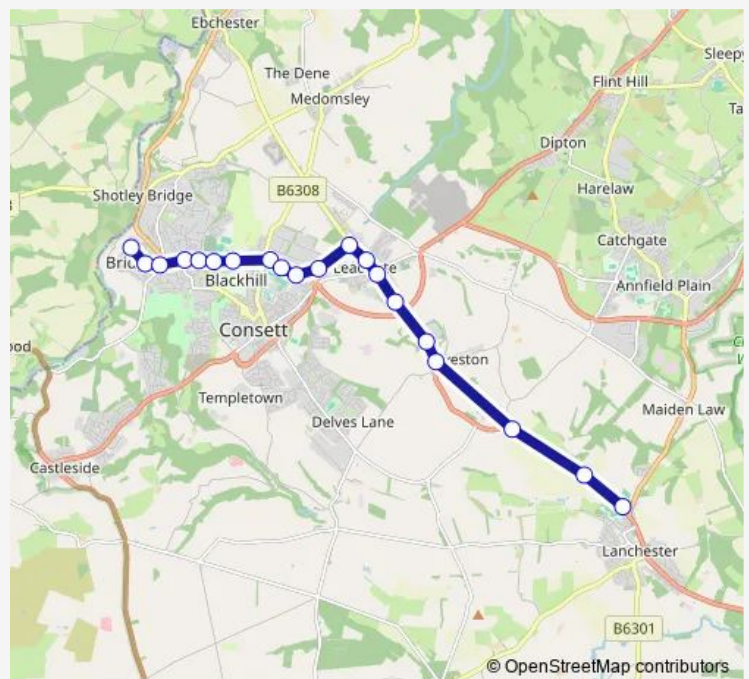

### Direction

Chaytor Road - Bottom — St Bede's School Grounds

20 stops

[Open route schedule](#)

Chaytor Road - Bottom

Chaytor Road - Middle

Pemberton Road

St Andrews Church

### Route schedule

Chaytor Road - Bottom — St Bede's School Grounds

Monday 08:06

Tuesday 08:06

Wednesday 08:06

Thursday 08:06

Friday 08:06

Saturday —

### Route info

Direction: Chaytor Road - Bottom

Stops: 20

Trip Duration: 0 hour 23 min

820 — Blackhill - St Bede's Catholic School & Sixth Form College

**Direction**

St Bede's School Grounds — Chaytor Road - Bottom

19 stops

[Open route schedule](#)

St Bede's School Grounds

Durham Road

Farm

The Pavillion

Industrial Estate

Durham Road