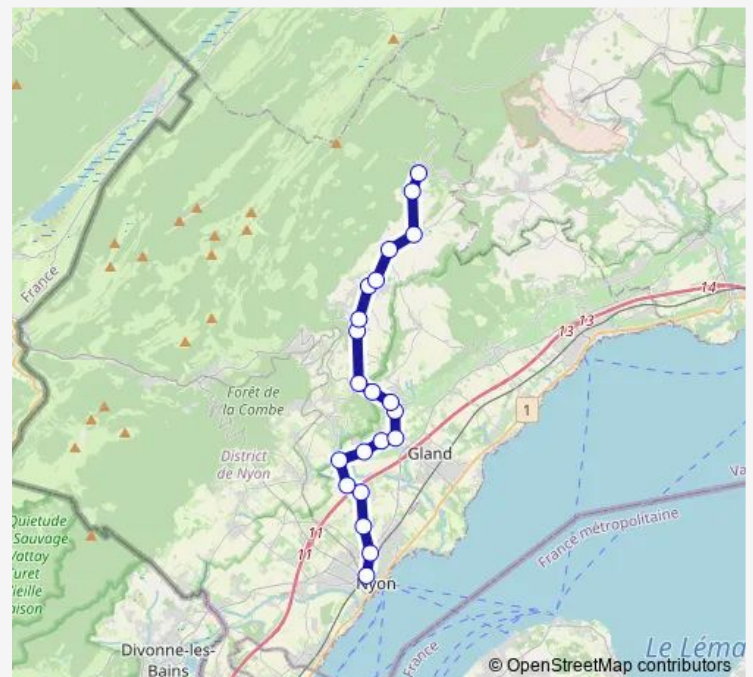

Nyon, gare

### Route schedule

St-George, village — Nyon, gare

Monday 05:20-23:20

Tuesday 05:20-23:20

Wednesday 05:20-23:20

Thursday 05:20-23:20

Friday 05:20-23:20

Saturday 05:43-23:24

### Route info

Direction: St-George, village

Stops: 21

Trip Duration: 0 hour 48 min

820

BusMaps

## Route info

Direction: St-George, village

Stops: 16

Trip Duration: 0 hour 45 min