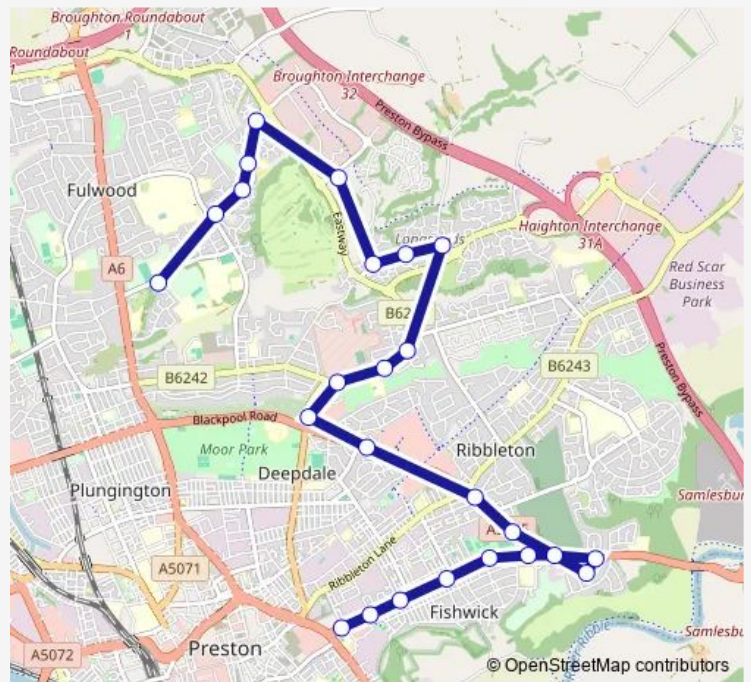

Bus 820 Preston NEW Hall Lane - Archbishop Temple HS

[Go to website](#)

**Direction**  
 Archbishop Temple CEHS — St Mary's Street  
 25 stops  
[Open route schedule](#)

- Archbishop Temple CEHS
- Churchfields
- St Francis Close
- The Sherwood
- Barnacre Close
- Fulwood Asda
- Waterford Close
- Bowlers Close
- Anderton Arms
- Clifton House
- Fenton Road
- Barracks
- Sainsburys
- Romford Road
- Robin Street
- Hesketh Road
- Tudor Avenue
- Brockholes Brow
- Ripon Terrace
- Hesketh Arms
- Waldon Street

Route info  
 Direction: Archbishop Temple CEHS  
 Stops: 25  
 Trip Duration: 0 hour 30 min

820 — Preston NEW Hall Lane - Archbishop Temple HS **BusMaps**

Acregate Lane

Skeffington Road

Centenary Mill

St Mary's Street

**Direction**

London Road — Archbishop Temple CEHS

25 stops

[Open route schedule](#)

London Road

Centenary Mill

Skeffington Road

Acregate Lane

## Route schedule

London Road — Archbishop Temple CEHS

Monday 07:35

Tuesday 07:35

Wednesday 07:35

Thursday 07:35

Friday 07:35

Saturday —