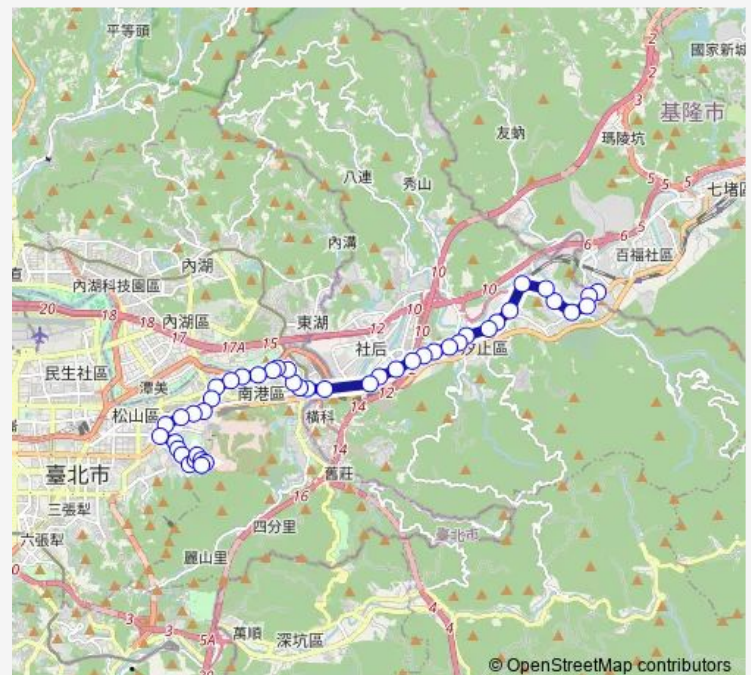

Thursday 00:00

Friday 00:00

Saturday 00:00

Sunday 00:00

Route info

Direction: 基隆市界(明德三路)

Stops: 45

Trip Duration: 24 hour 0 min