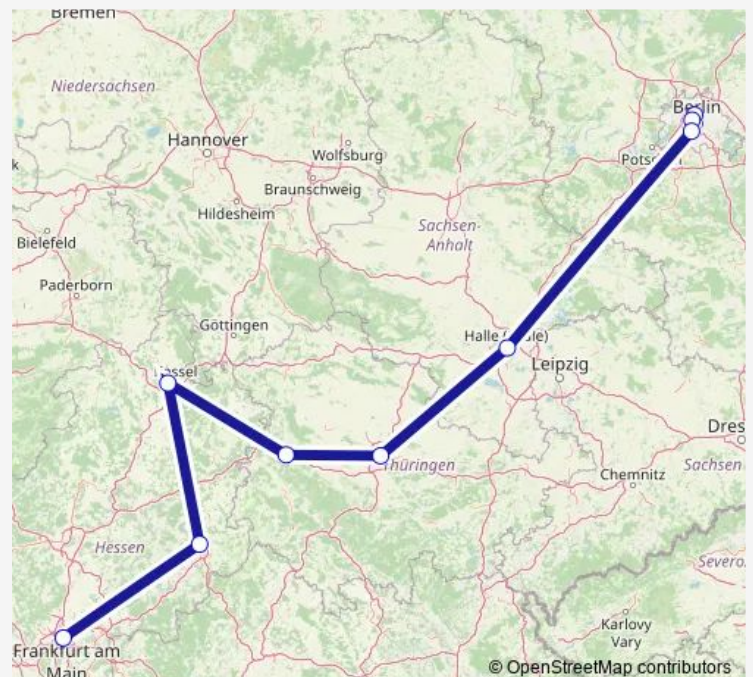

Rail ICE 1638

[Go to website](#)

Direction

Berlin Gesundbrunnen — Frankfurt(Main)Hbf

9 stops

[Open route schedule](#)

Berlin Gesundbrunnen

Berlin Hbf (tief)

Berlin Südkreuz

Halle(Saale)Hbf

Erfurt Hbf

Eisenach

Kassel-Wilhelmshöhe

Fulda

Frankfurt(Main)Hbf

Route schedule

Berlin Gesundbrunnen — Frankfurt(Main)Hbf

Monday 05:53

Tuesday 05:53

Wednesday 05:53

Thursday 05:53

Friday 05:53

Saturday —

Sunday —

Route info

Direction: Berlin Gesundbrunnen

Stops: 9

Trip Duration: 4 hour 51 min

ICE 1638

ICE 1638 Rail time schedules and route maps are available in an offline PDF at busmaps.com. Use the busmaps.com website to see live bus times, train schedule or subway schedule, and step-by-step directions for all public transit in Berlin