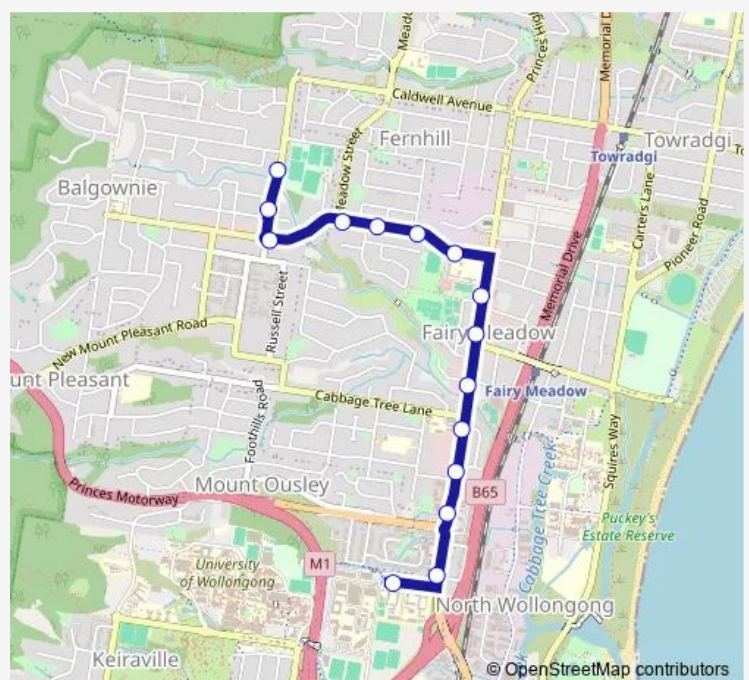

Princes Hwy Opp Guest Av

Princes Hwy After Townsend Av

Princes Hwy Opp Collaery Av

Princes Hwy Opp Mount Ousley Rd

Princes Hwy Opp Lysaght Av

Keira HS, Lysaght St Bay 1

Route schedule

Foothills Rd Opp Margaret St — Keira HS, Lysaght St Bay 1

Monday 08:25

Tuesday 08:25

Wednesday 08:25

Thursday 08:25

Friday 08:25

Saturday —

Sunday —

Route info

Direction: Foothills Rd Opp Margaret St

Stops: 15

Trip Duration: 0 hour 15 min

S149 — Keira HS to Foothills Rd bf Margaret St

Direction

Keira High School, Lysaght St, Bay 1 — Foothills Rd Before Margaret St

Thursday 15:25

Friday 15:25

Saturday —

Sunday —

Route info

Direction: Keira High School, Lysaght St, Bay 1

Stops: 15

Trip Duration: 0 hour 14 min