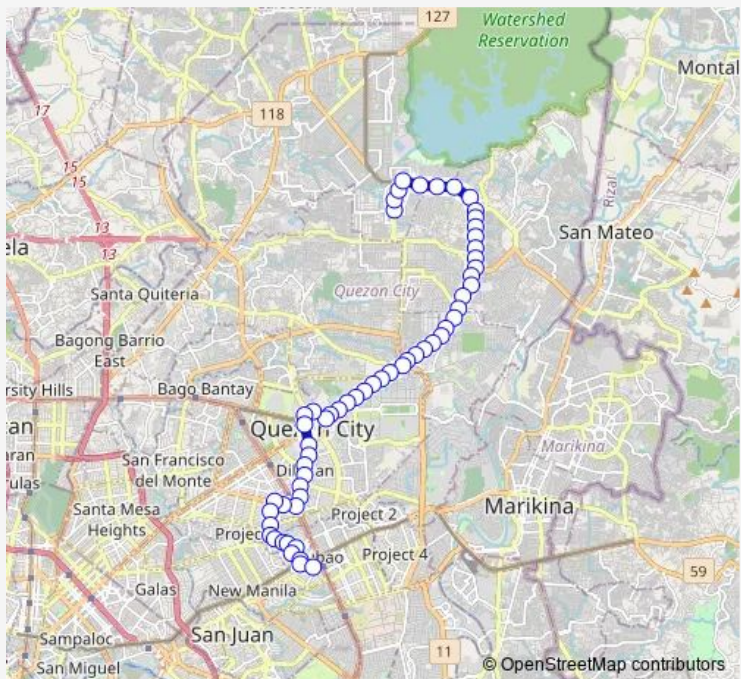

Bus Cubao-Arayat-Fairview

[Go to website](#)

Direction
 Regalado / Dahlia Intersection, Quezon City — P. A. Bernardo, Quezon City, Manila
 59 stops
[Open route schedule](#)

- Regalado / Dahlia Intersection, Quezon City
- Regalado / Coronet Intersection, Quezon City
- Regalado / Pontiac Intersection, Quezon City
- Commonwealth Avenue, Quezon City
- Commonwealth Avenue / Pearl Intersection, Quezon City
- Commonwealth Avenue / Winston Intersection, Quezon City
- Commonwealth Avenue / Dona Carmen Intersection, Quezon City
- Commonwealth Avenue, Quezon City
- Commonwealth Avenue / IBP Road Intersection, Quezon City
- Commonwealth Avenue, Quezon City
- Commonwealth Avenue, Quezon City
- Commonwealth Avenue, Quezon City
- Commonwealth Avenue / Kalayaan A Intersection, Quezon City
- Commonwealth Avenue, Quezon City
- Batasan Road / Commonwealth Avenue Intersection, Quezon City
- Commonwealth Avenue / Llang-Llang, Quezon City
- Commonwealth Avenue, Quezon City
- Our Lady of Mercy School, 14.680409, 121.084434

Route schedule

Regalado / Dahlia Intersection, Quezon City — P. A. Bernardo, Quezon City, Manila

Monday	00:00
Tuesday	00:00
Wednesday	00:00
Thursday	00:00
Friday	00:00
Saturday	00:00
Sunday	00:00

Route info

Direction: Regalado / Dahlia Intersection, Quezon City

Stops: 59

Trip Duration: 1 hour 19 min

Commonwealth Avenue / Capitol Homes Drive Intersection, Quezon City

Mary The Queen College, Commonwealth Avenue, Quezon City

Commonwealth Avenue, Quezon City

Commonwealth Avenue, Quezon City

Commonwealth Avenue / D Laura Intersection, Quezon City

Commonwealth Avenue, Quezon City

General Hospital, Commonwealth Avenue, Quezon City