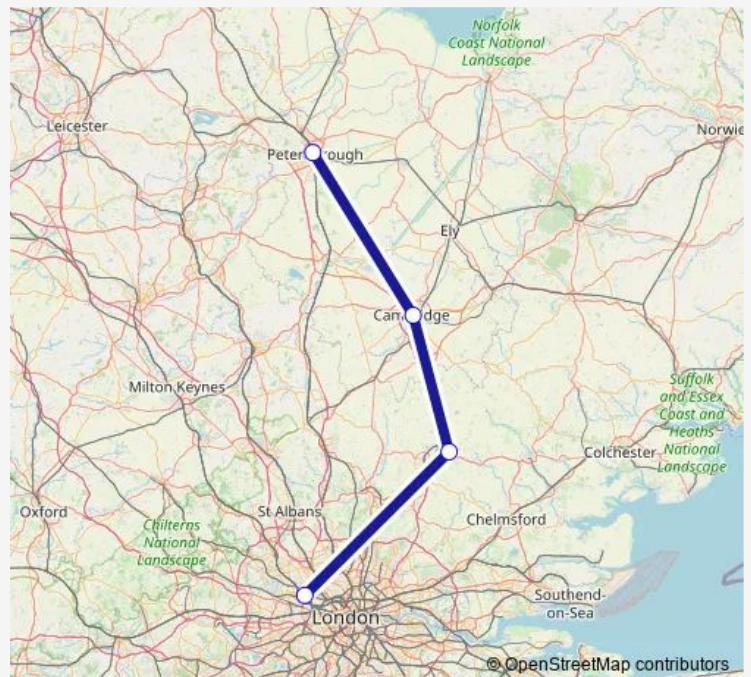

### Route schedule

Queensgate Bus Stn — Wembley Stadium Pink Coach Parking South Way

Monday	—
Tuesday	—
Wednesday	—
Thursday	—
Friday	12:15
Saturday	12:15
Sunday	—

### Route info

Direction: Queensgate Bus Stn

Stops: 4

Trip Duration: 3 hour 45 min

■ W29 — Peterborough - Tokyngton,london

### Route info

Direction: Queensgate Bus Stn

Stops: 4

Trip Duration: 3 hour 45 min