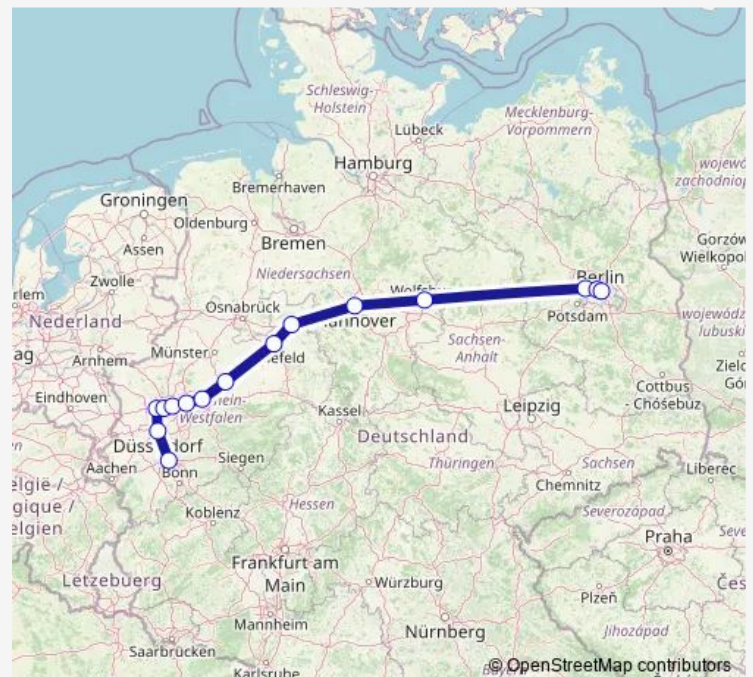

Hannover Hbf

Wolfsburg Hbf

Berlin-Spandau

Berlin Hbf (tief)

Berlin Ostbahnhof

### Route schedule

Köln Hbf — Berlin Ostbahnhof

Monday	15:48
Tuesday	—
Wednesday	—
Thursday	—
Friday	—
Saturday	—
Sunday	15:48

### Route info

Direction: Köln Hbf

Stops: 9

Trip Duration: 5 hour 20 min

■ IC 1914

BusMaps

Essen Hbf

Bochum Hbf

Dortmund Hbf

Hamm(Westf)

Bielefeld Hbf

Bad Oeynhausen

Hannover Hbf

Wolfsburg Hbf