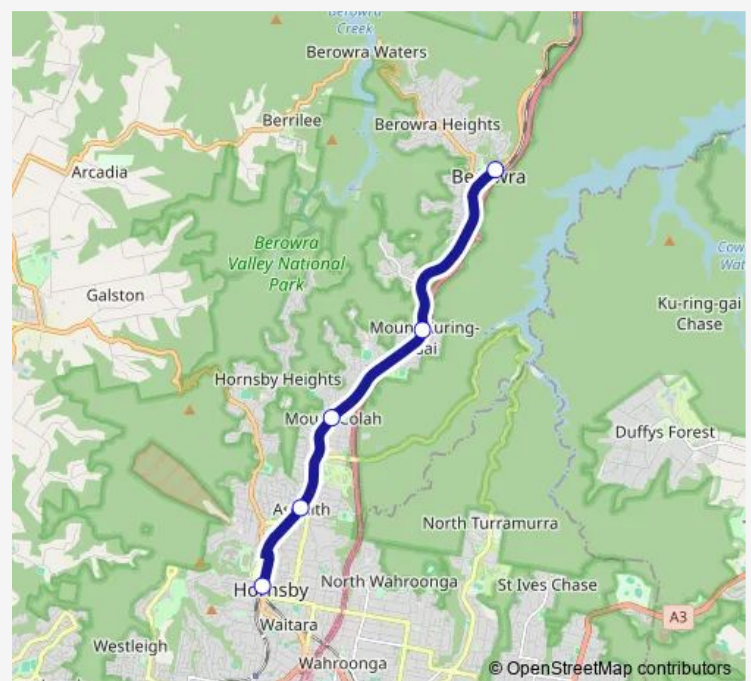

## Rail Replacement Bus Service 43T1 Berowra, then all stations to Hornsby

[Go to website](#)

### Direction

Berowra Station, Pacific Hwy — Hornsby Station, Stand F

5 stops

[Open route schedule](#)

Berowra Station, Pacific Hwy

Mount Kuring-gai Station, Pacific Hwy

Mt Colah Station, Pacific Hwy

Royston Pde Opp St Patrick's Primary School

### Route schedule

Berowra Station, Pacific Hwy — Hornsby Station, Stand F

Monday	—
Tuesday	23:03-23:34
Wednesday	23:03-23:34
Thursday	23:03-23:34
Friday	—
Saturday	—
Sunday	—

### Route info

Direction: Berowra Station, Pacific Hwy

Stops: 5

Trip Duration: 0 hour 16 min

43T1 — Hornsby, then all stations to Berowra

43T1 Rail Replacement Bus Service time schedules and route maps are available in an offline PDF at [busmaps.com](https://busmaps.com). Use the [busmaps.com](https://busmaps.com) website to see live bus times, train schedule or subway schedule, and step-by-step directions for all public transit in Sydney